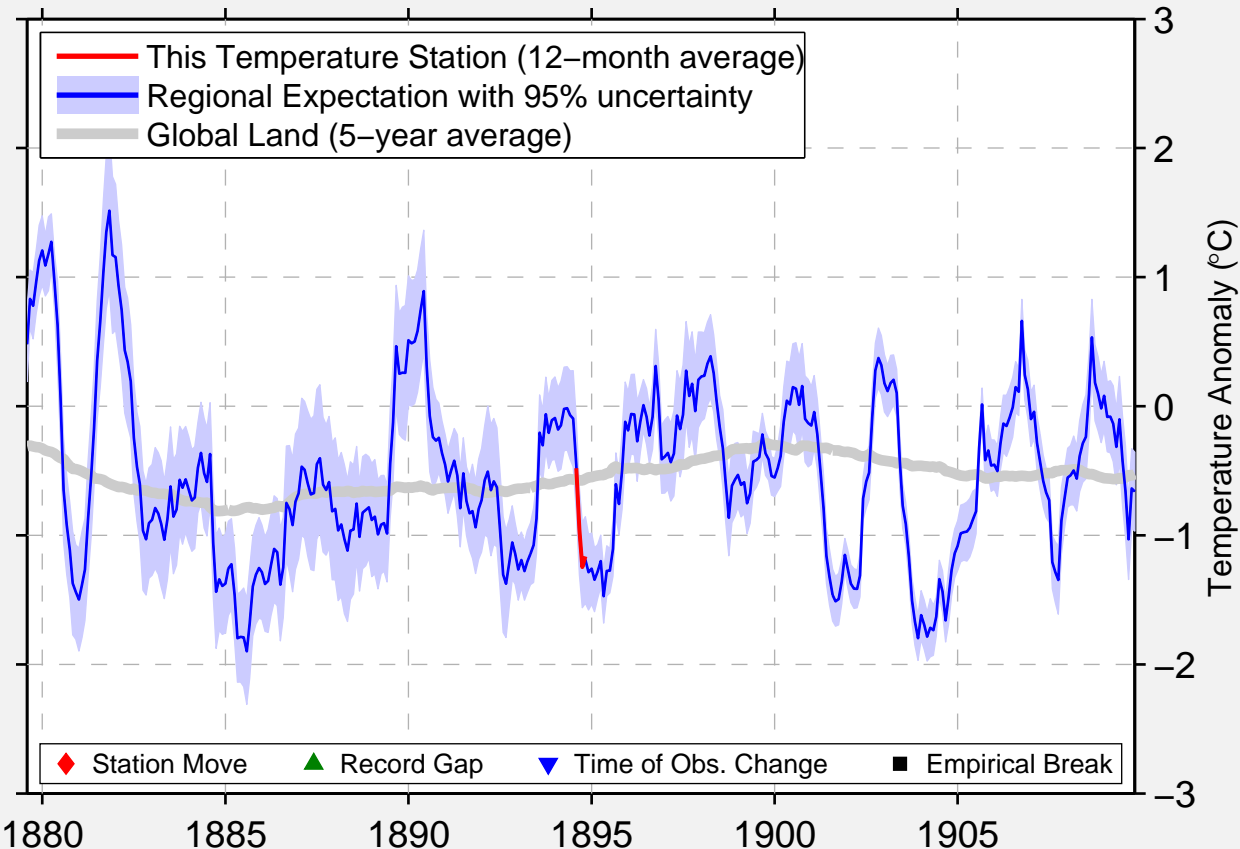

MONARCH

38.250 N, 81.383 W (United States)

Data Quality Controlled and Aligned at Breakpoints

Berkeley Earth