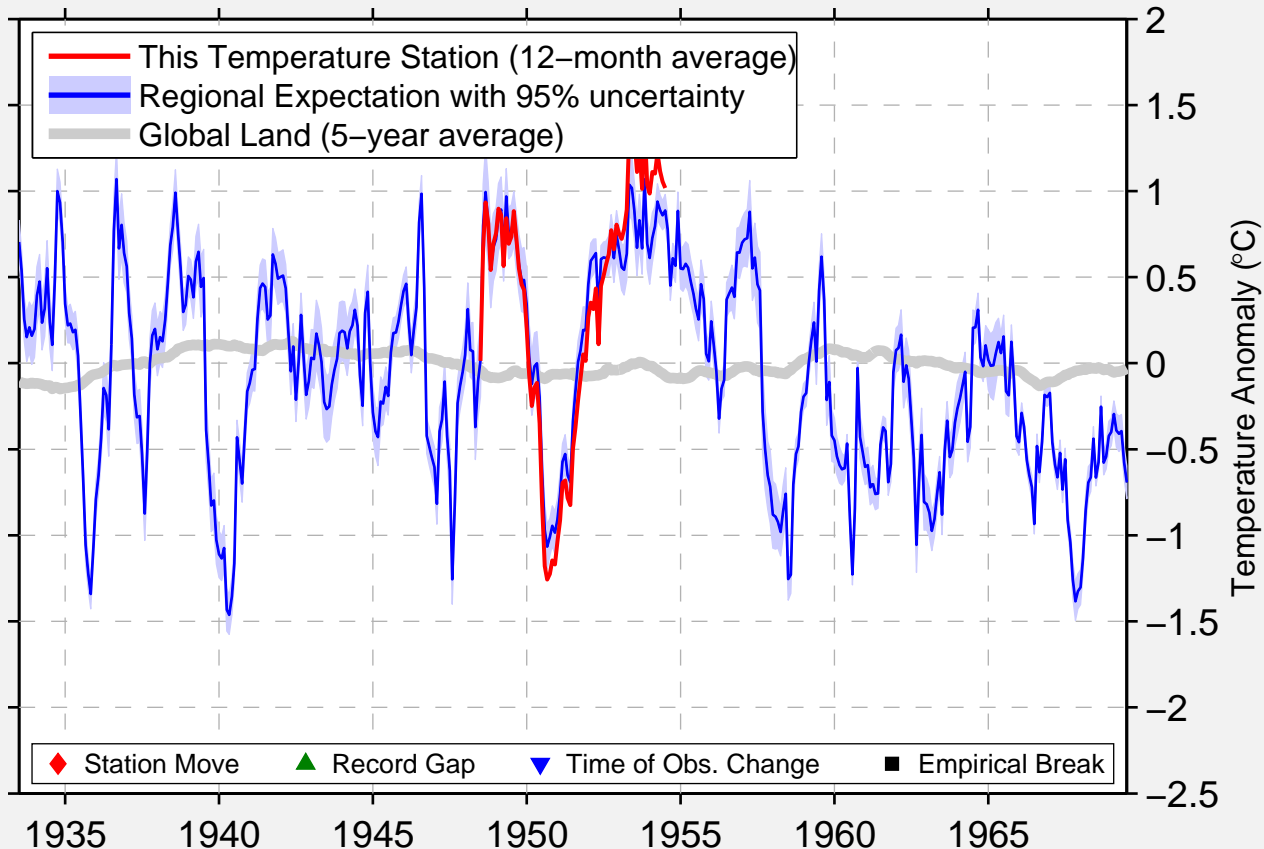

LOUISVILLE WB CITY

38.250 N, 85.756 W (United States)

Data Quality Controlled and Aligned at Breakpoints

Berkeley Earth