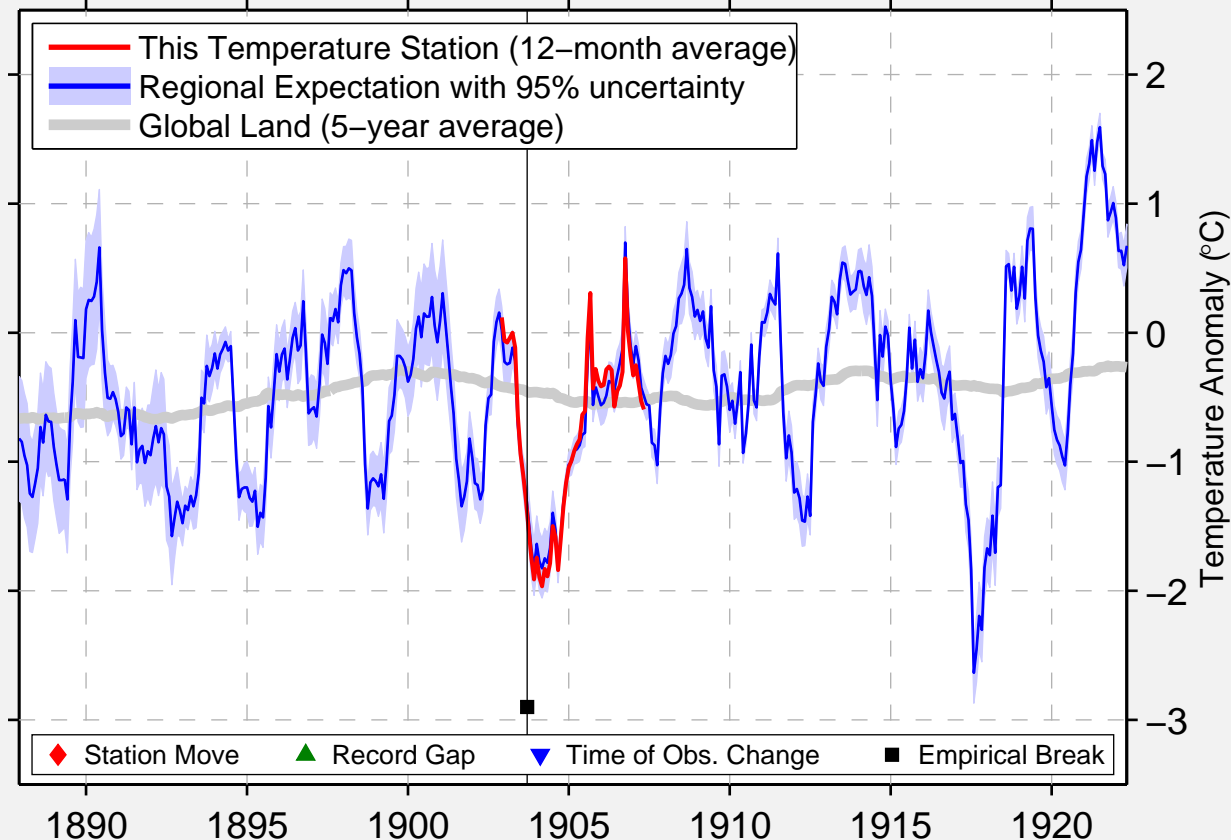

HOLLAND

38.250 N, 87.033 W (United States)

Data Quality Controlled and Aligned at Breakpoints

Berkeley Earth