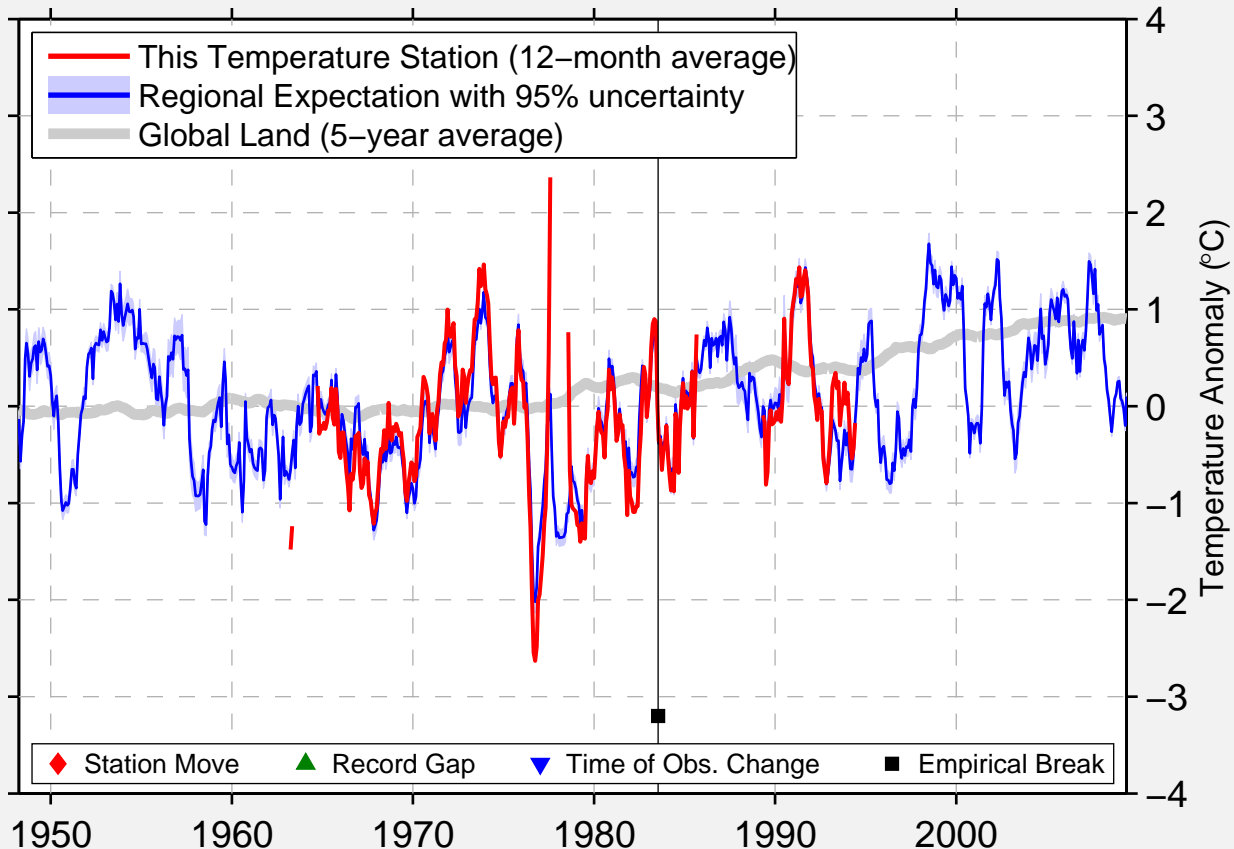

SPURGEON

38.250 N, 87.250 W (United States)

Data Quality Controlled and Aligned at Breakpoints

Berkeley Earth