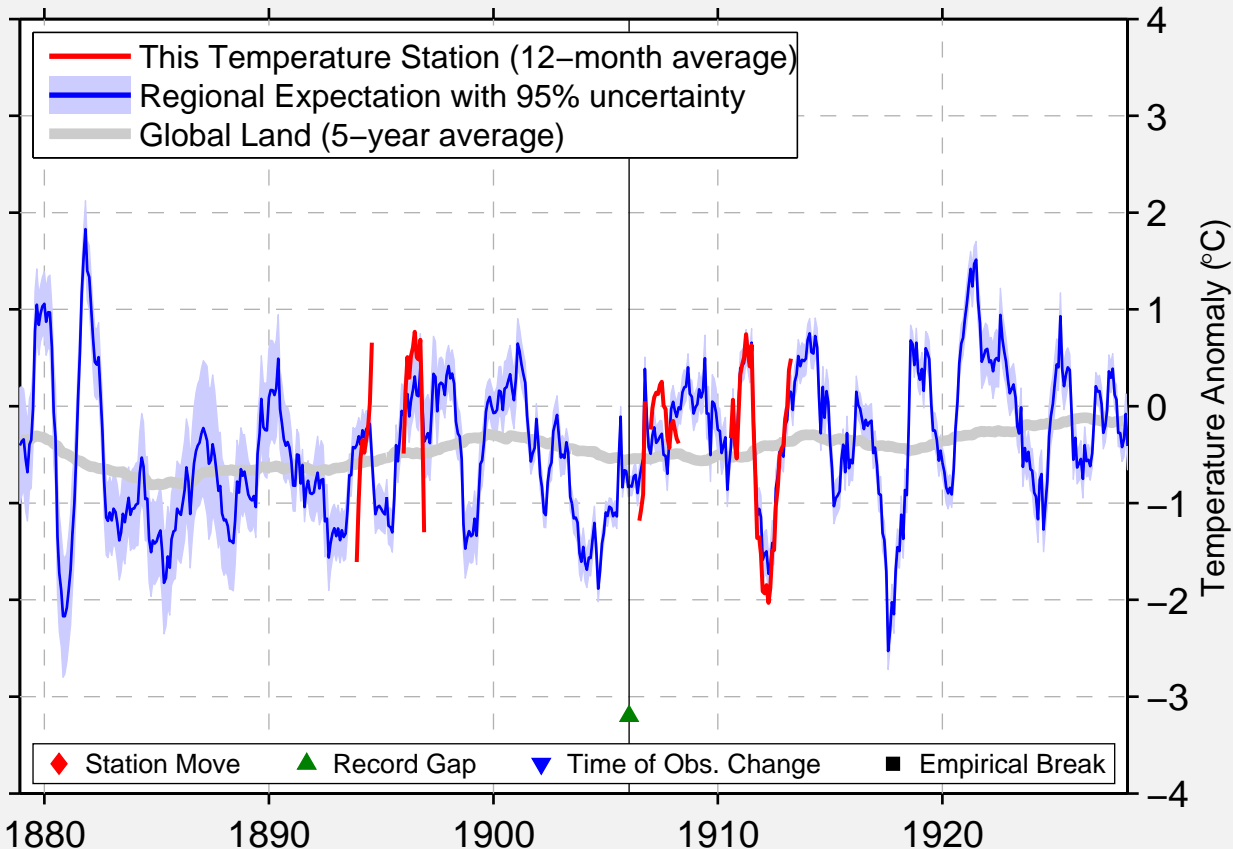

BELLE

38.250 N, 91.750 W (United States)

Data Quality Controlled and Aligned at Breakpoints

Berkeley Earth