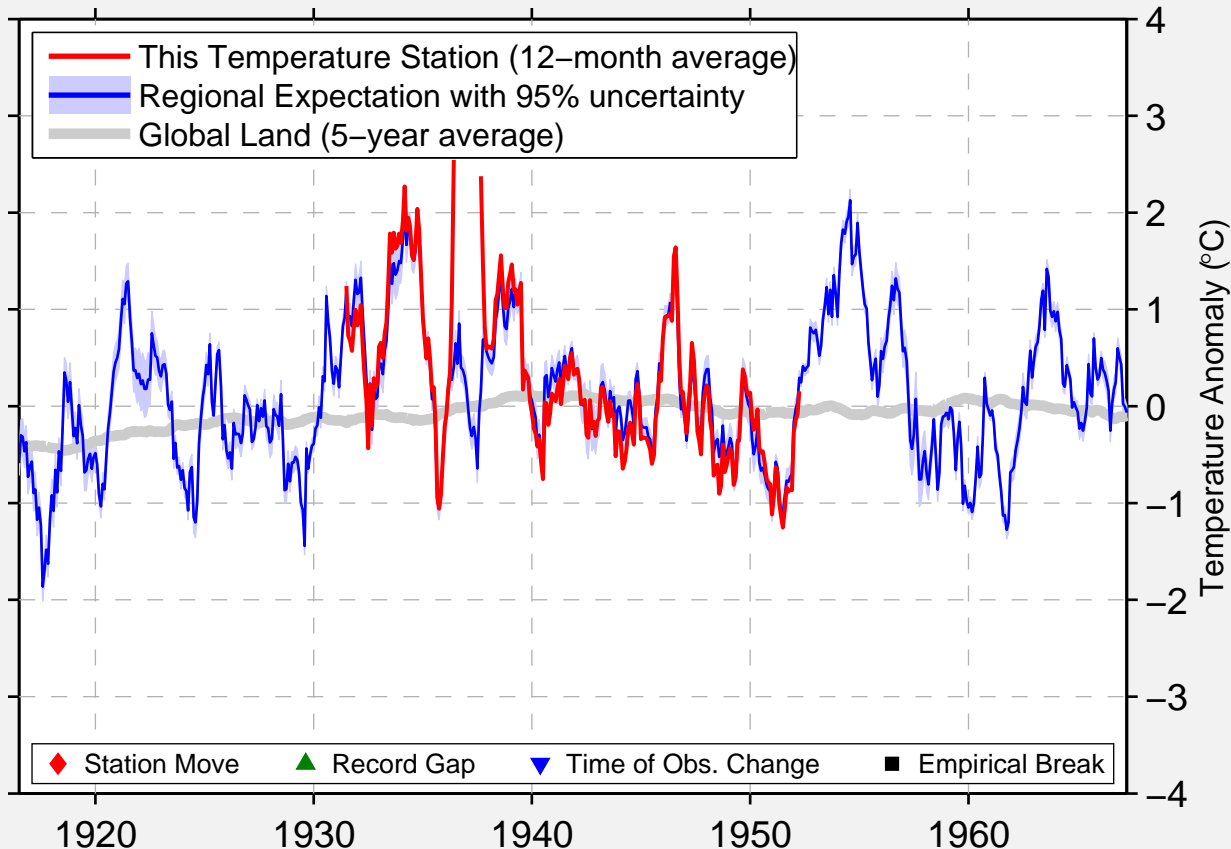

ALDEN

38.250 N, 98.300 W (United States)

Data Quality Controlled and Aligned at Breakpoints

Berkeley Earth