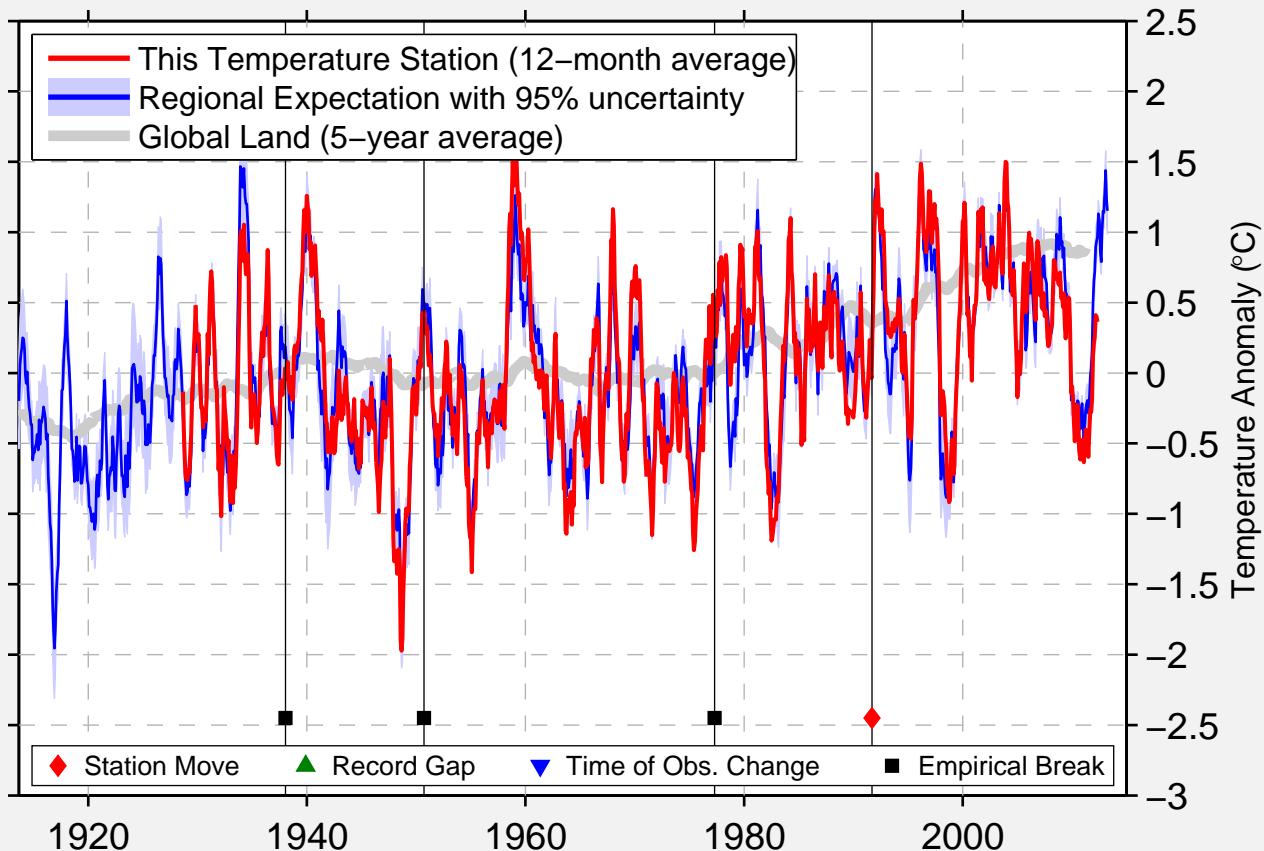

CAMP PARDEE

38.250 N, 120.859 W (United States)

Data Quality Controlled and Aligned at Breakpoints

Berkeley Earth