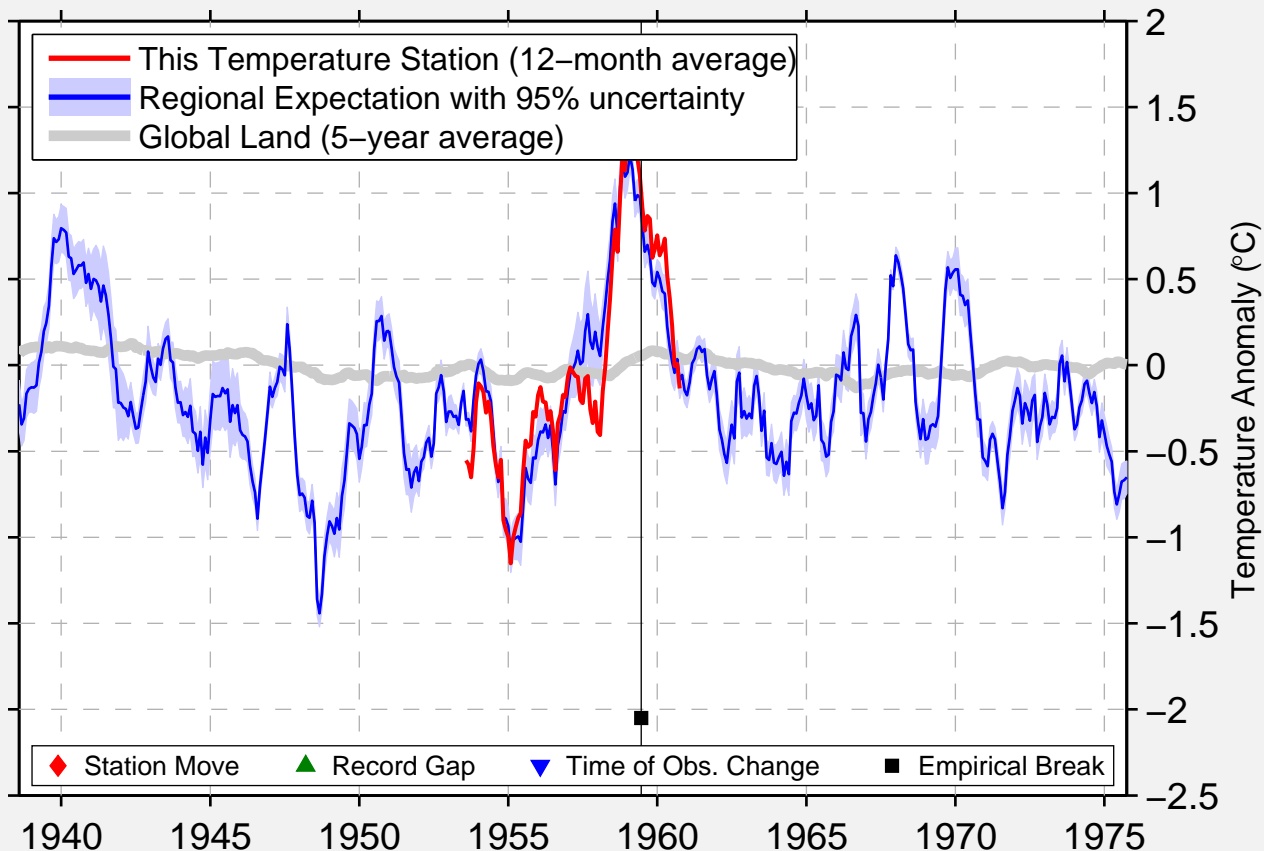

WALNUT GROVE

38.233 N, 121.517 W (United States)

Data Quality Controlled and Aligned at Breakpoints

Berkeley Earth