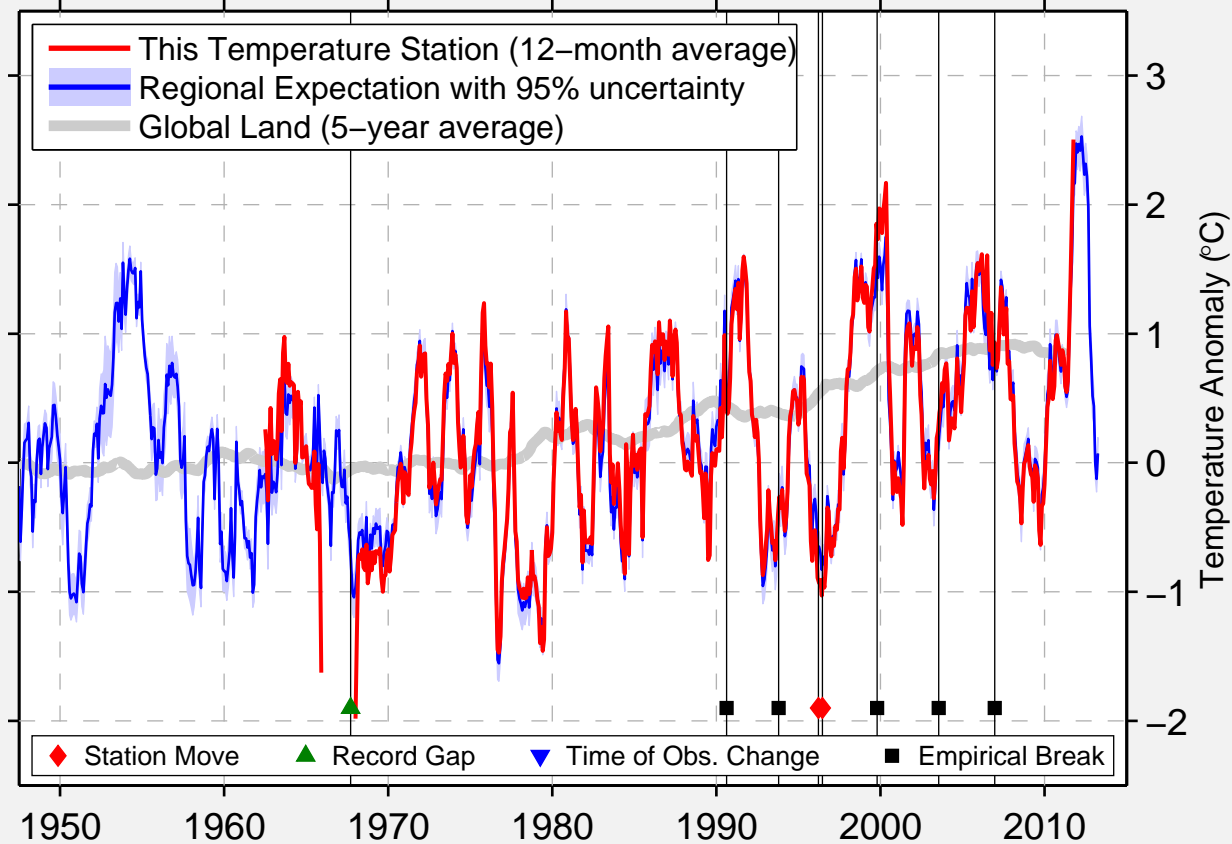

VIENNA 2 WNW

38.202 N, 91.981 W (United States)

Data Quality Controlled and Aligned at Breakpoints

Berkeley Earth