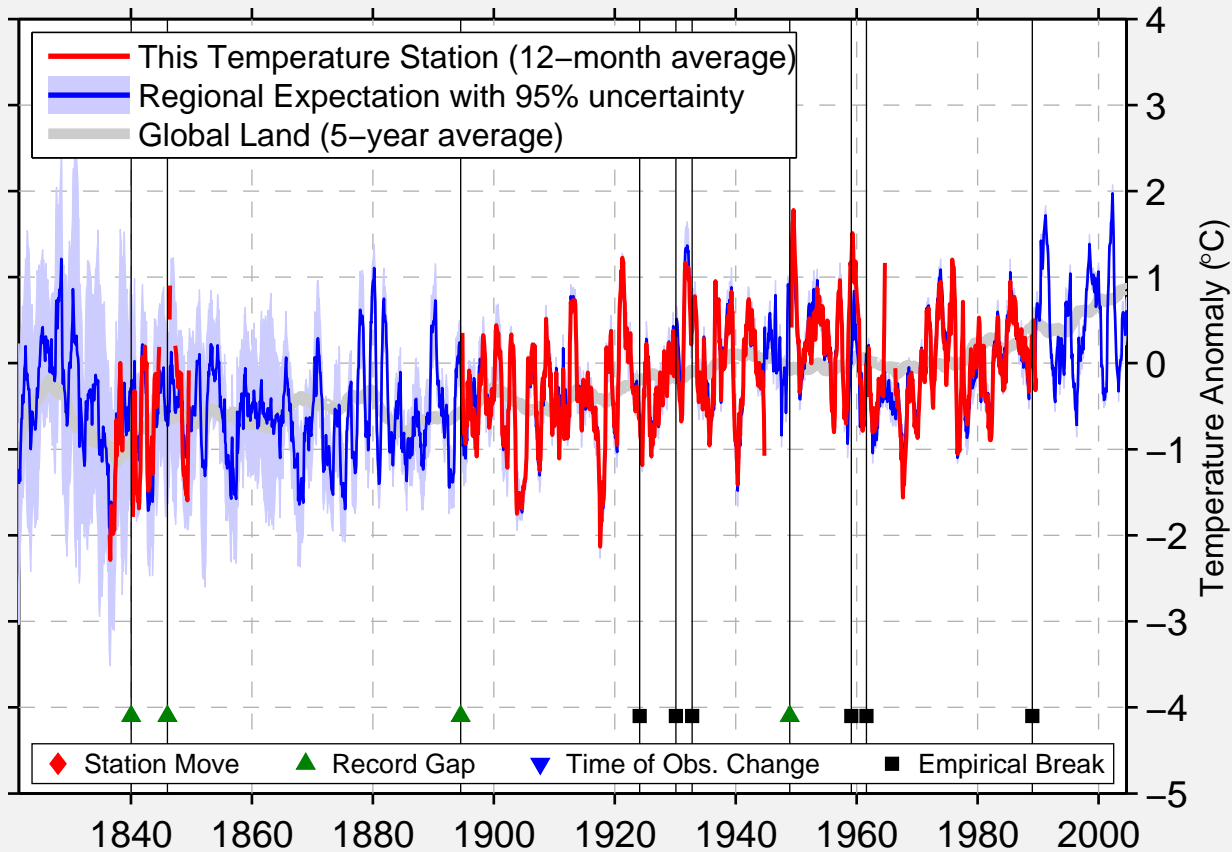

# PRINCESS-ANNE

38.200 N, 75.700 W (United States)

Data Quality Controlled and Aligned at Breakpoints

Berkeley Earth