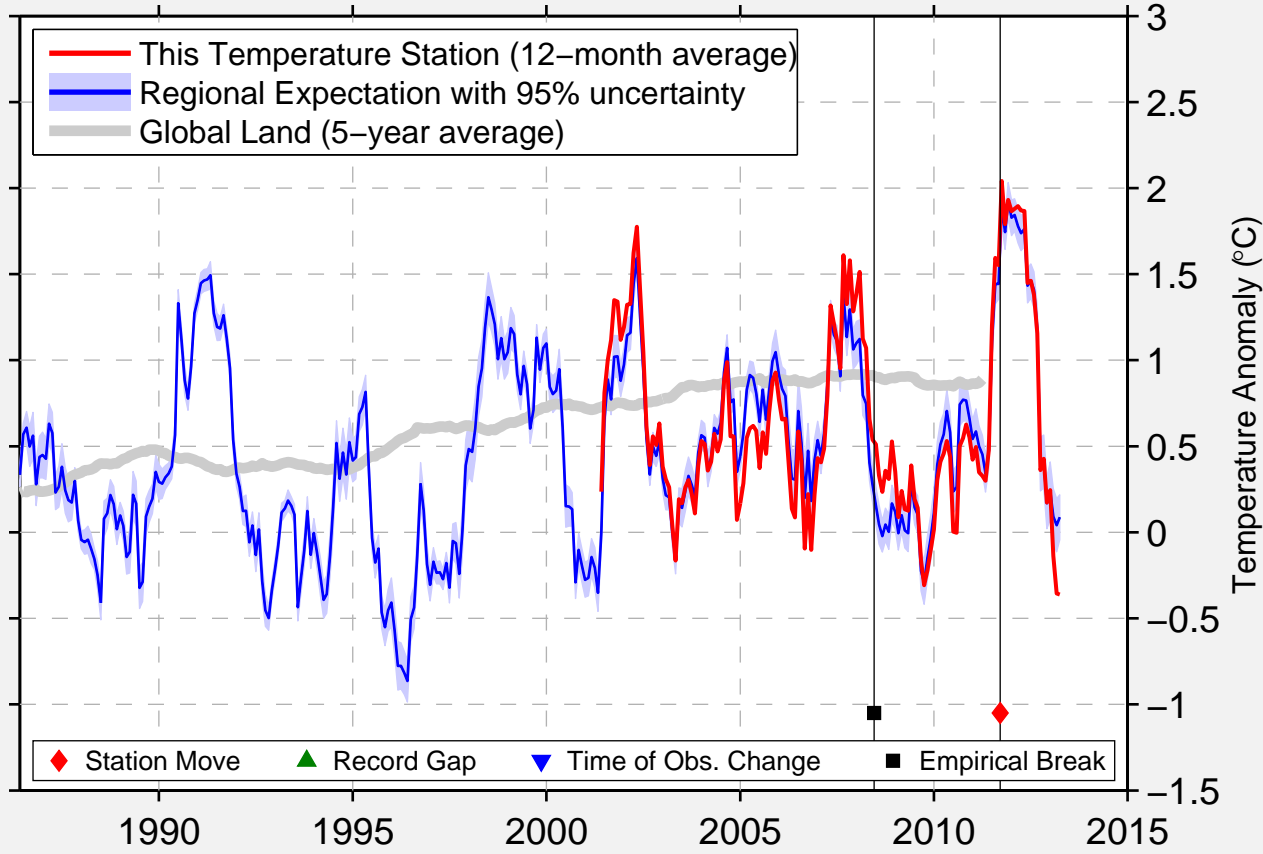

# MOUNT NEBO 1 S

38.188 N, 80.848 W (United States)

Data Quality Controlled and Aligned at Breakpoints

Berkeley Earth