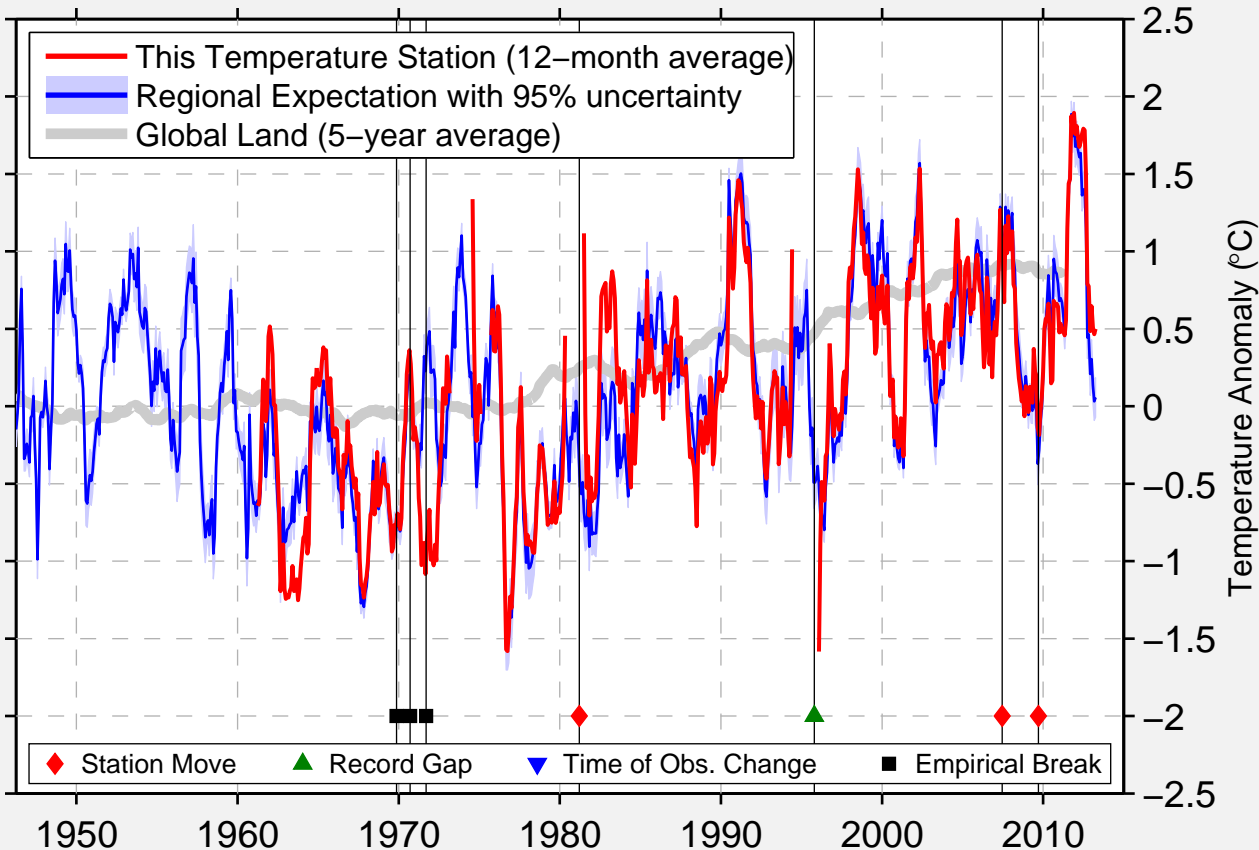

# BUCKEYE

38.187 N, 80.134 W (United States)

Data Quality Controlled and Aligned at Breakpoints

Berkeley Earth