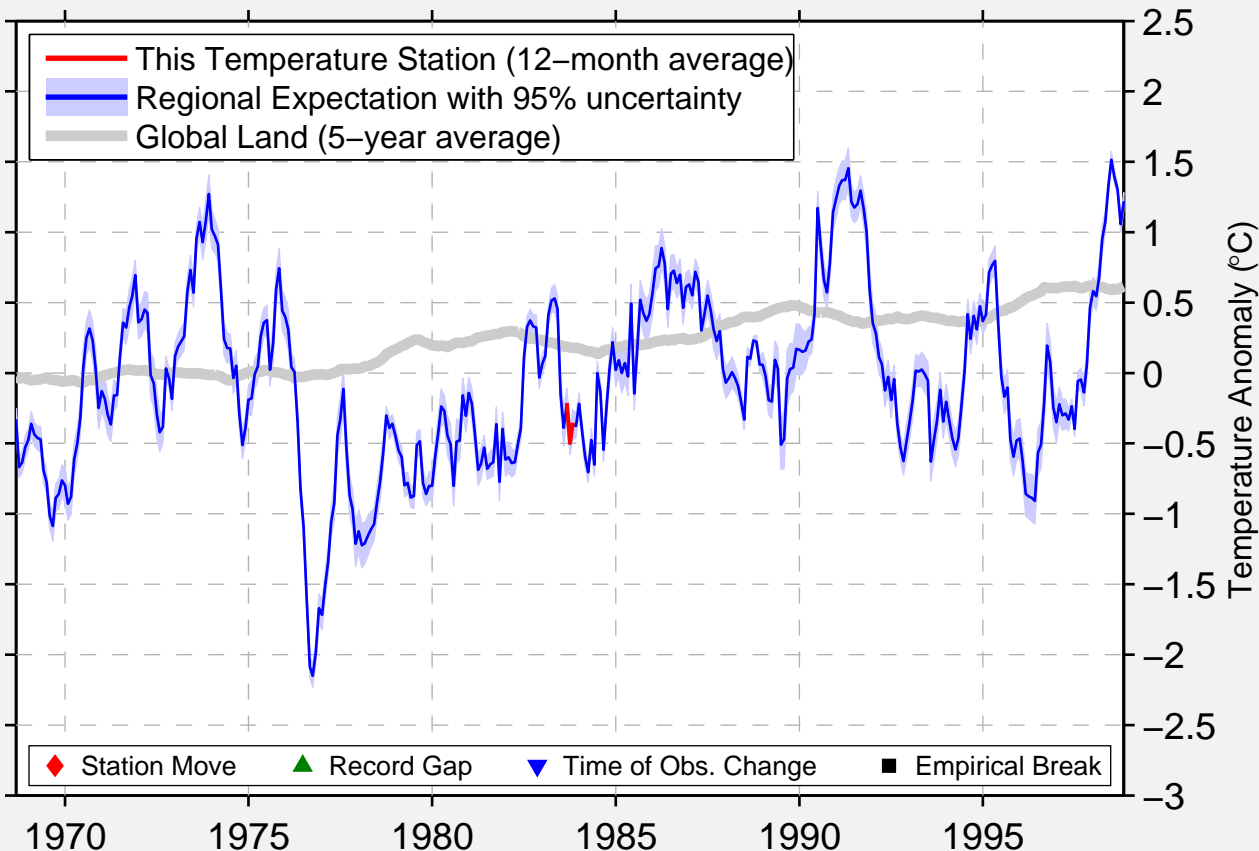

# FALLSBURG 5 NW

38.183 N, 82.750 W (United States)

Data Quality Controlled and Aligned at Breakpoints

Berkeley Earth