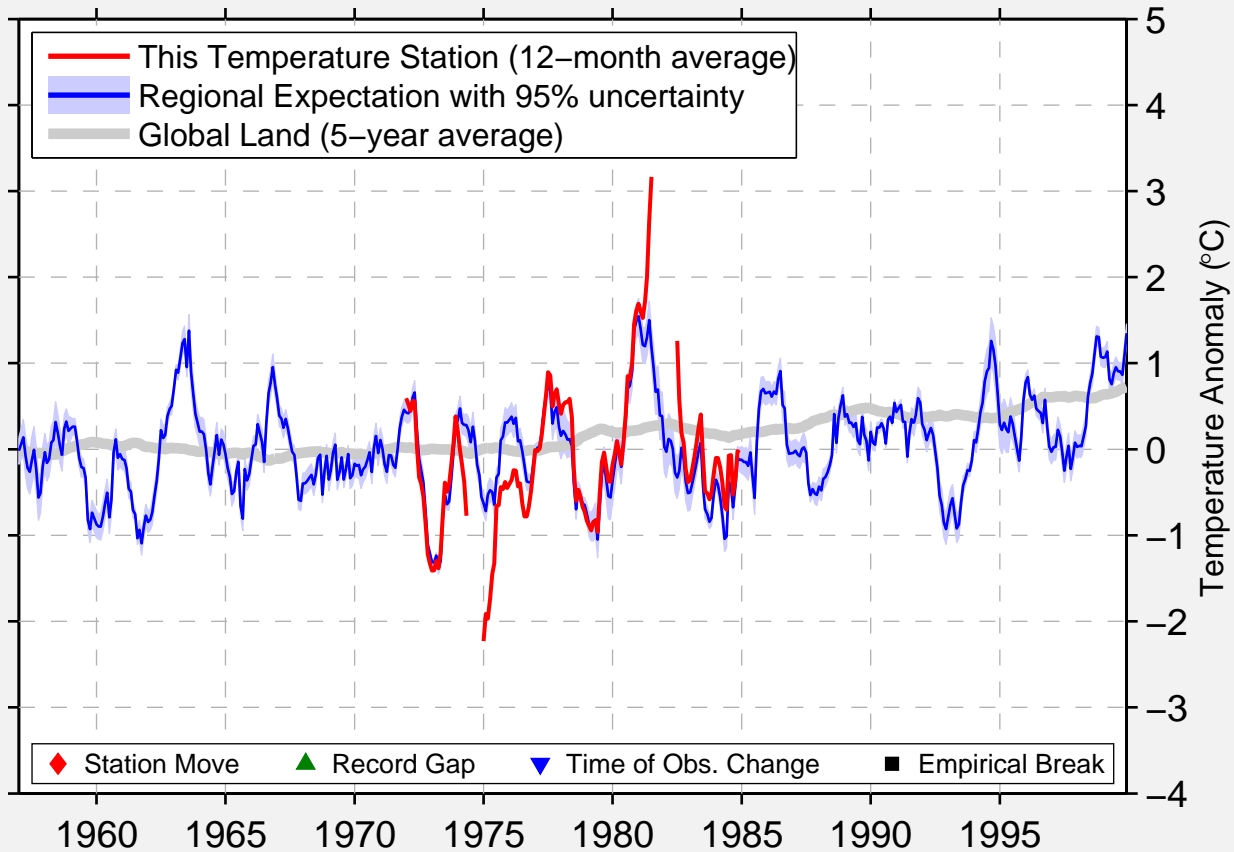

PUEBLO 6 SSW

38.183 N, 104.650 W (United States)

Data Quality Controlled and Aligned at Breakpoints

Berkeley Earth