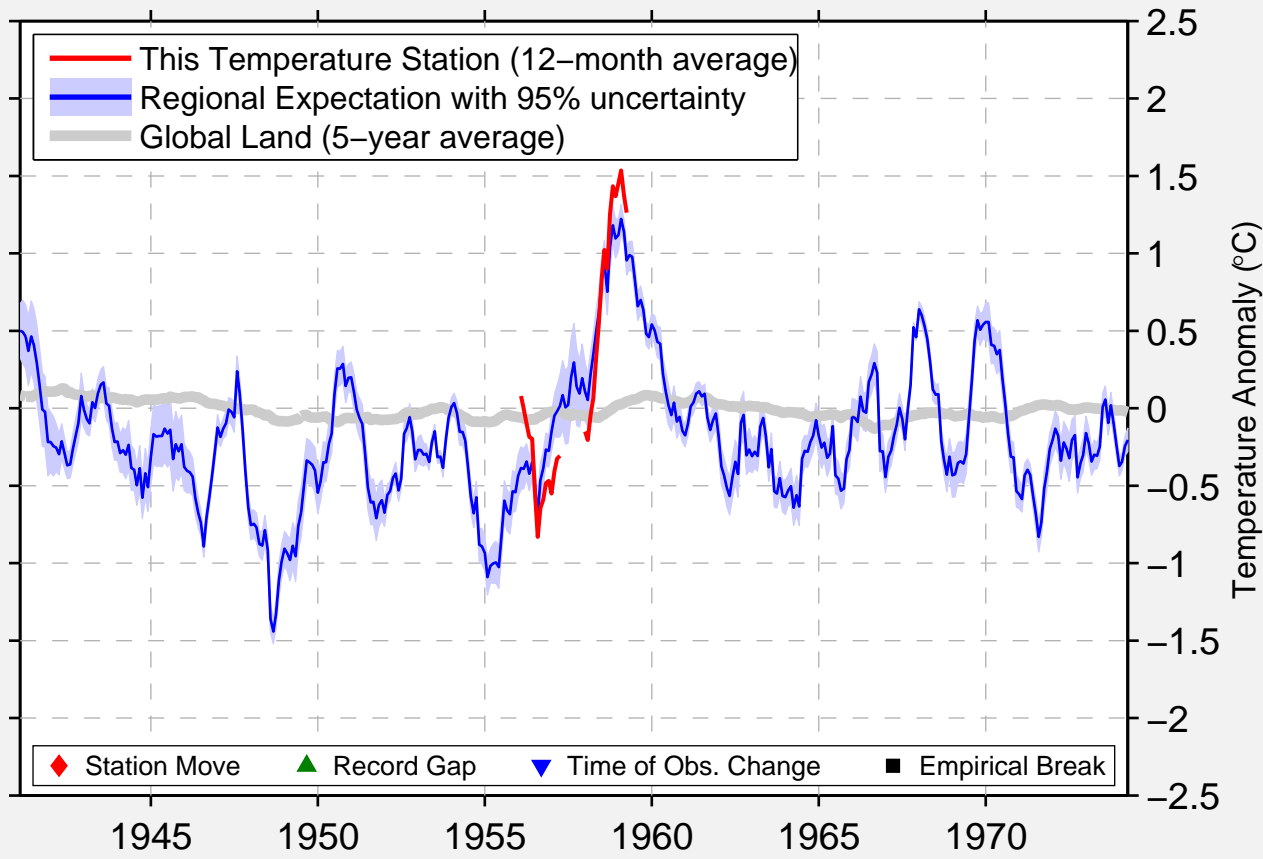

# JOICE ISLAND

38.183 N, 122.050 W (United States)

Data Quality Controlled and Aligned at Breakpoints

Berkeley Earth