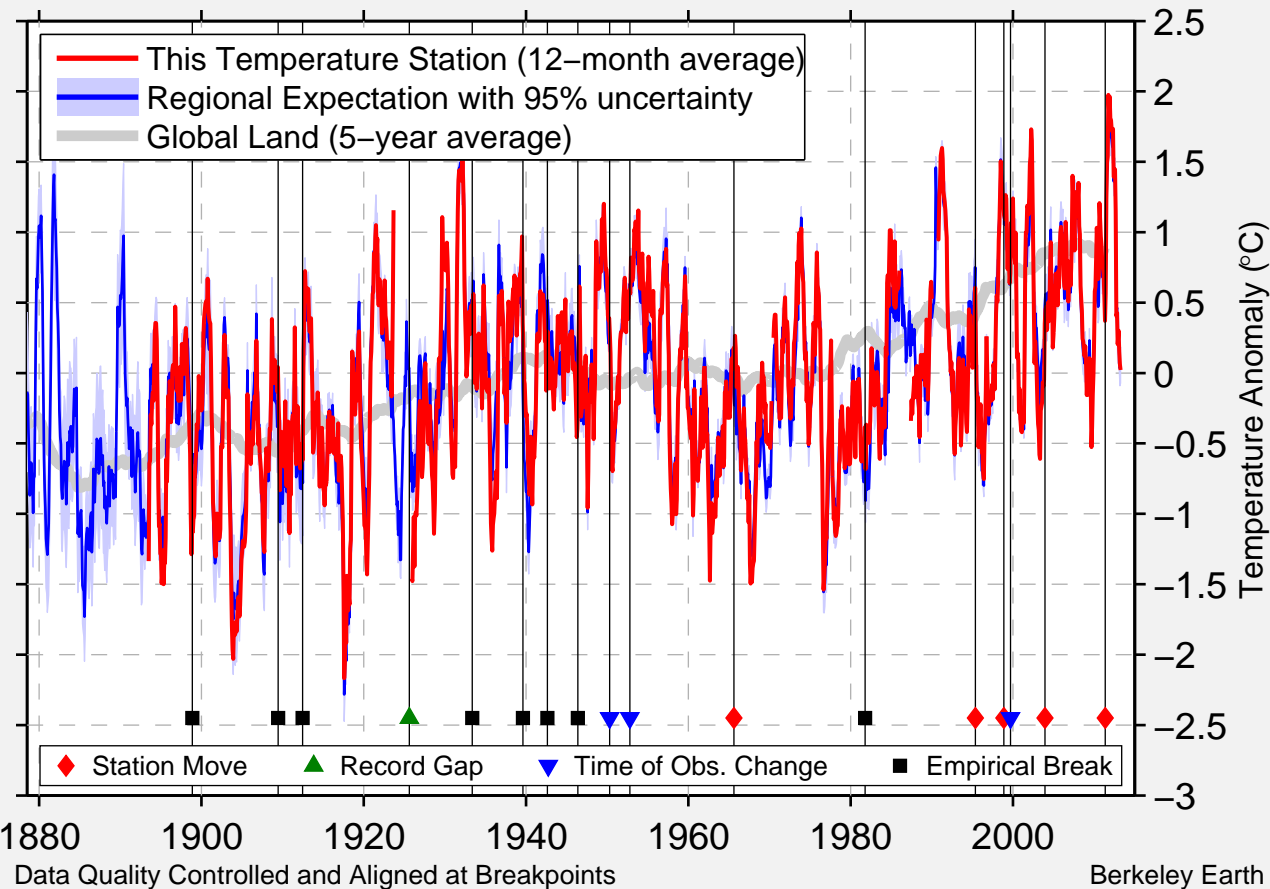

STAUNTON WATER TRMTMT PLT

38.175 N, 79.087 W (United States)

Data Quality Controlled and Aligned at Breakpoints

Berkeley Earth