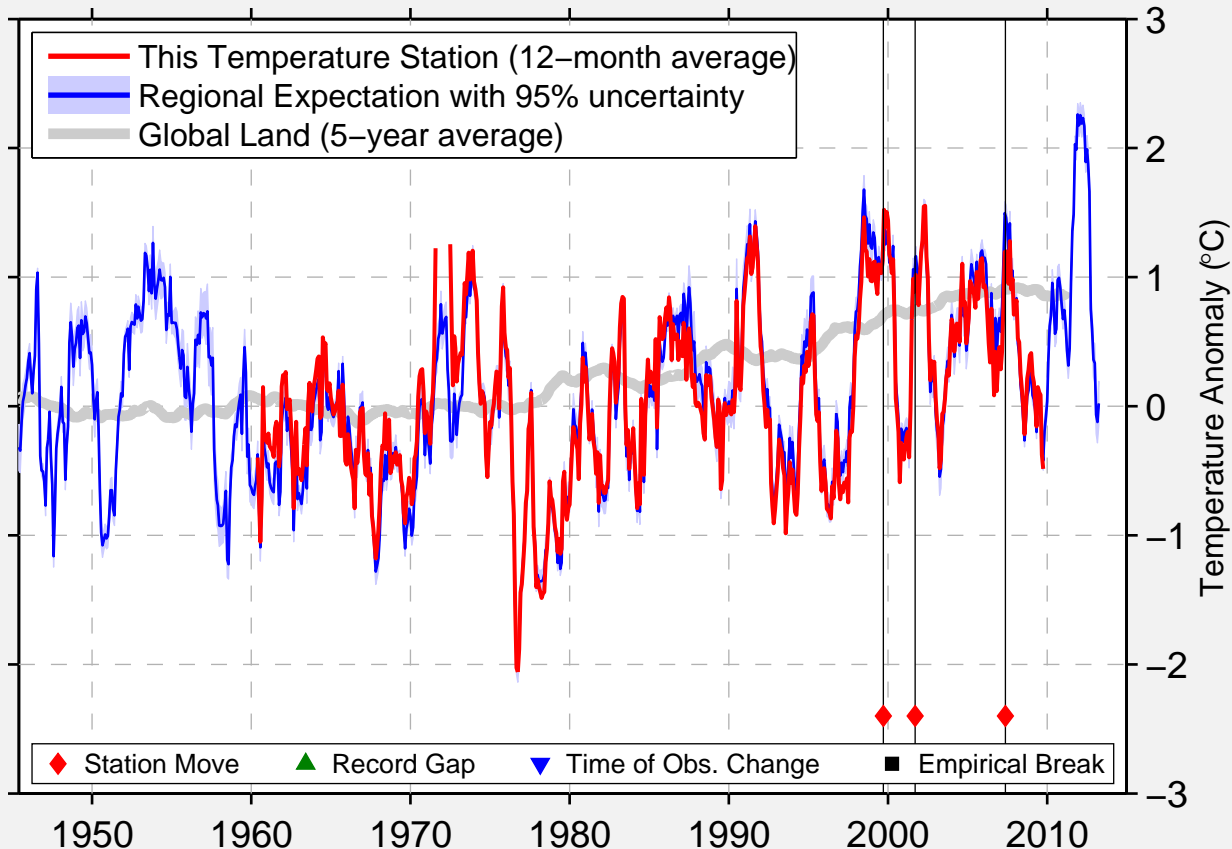

SAINT MEINRAD

38.167 N, 86.801 W (United States)

Data Quality Controlled and Aligned at Breakpoints

Berkeley Earth