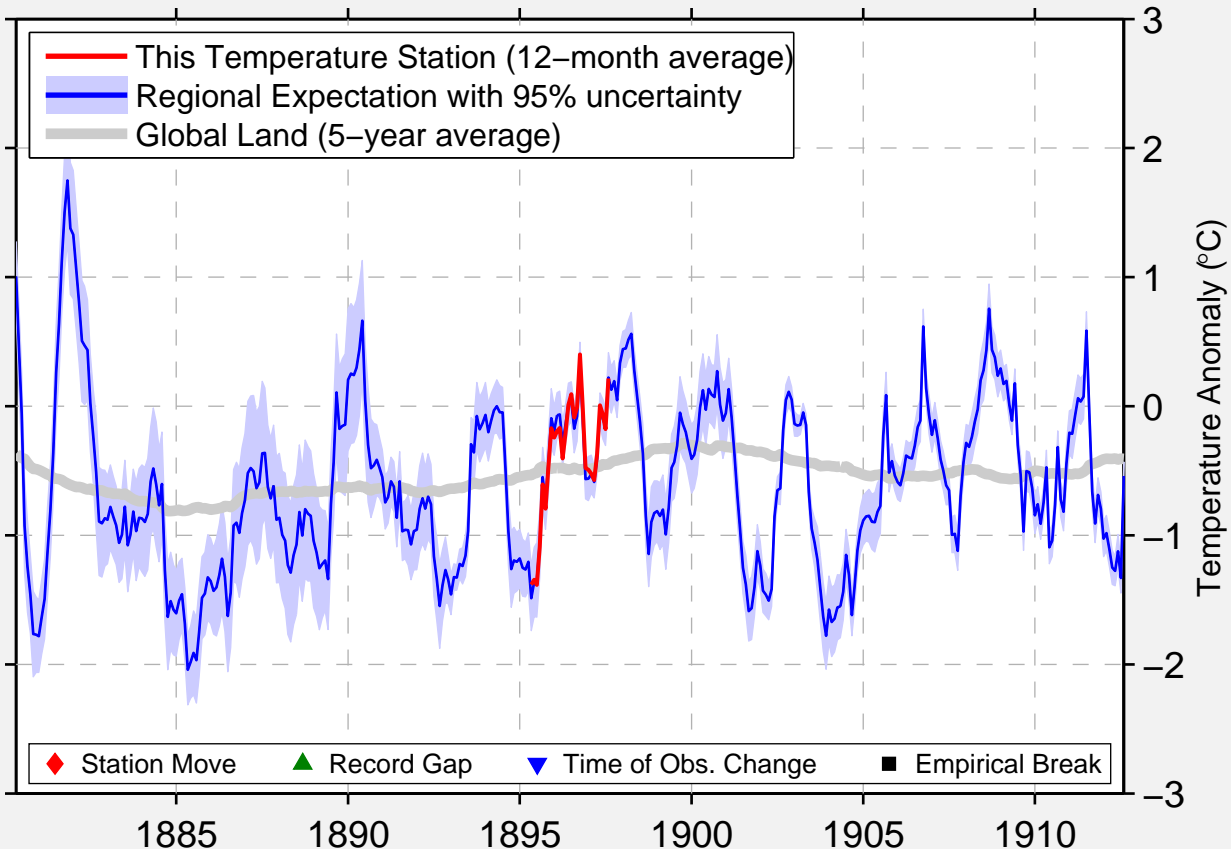

PLEASURE RIDGE PARK

38.150 N, 85.833 W (United States)

Data Quality Controlled and Aligned at Breakpoints

Berkeley Earth