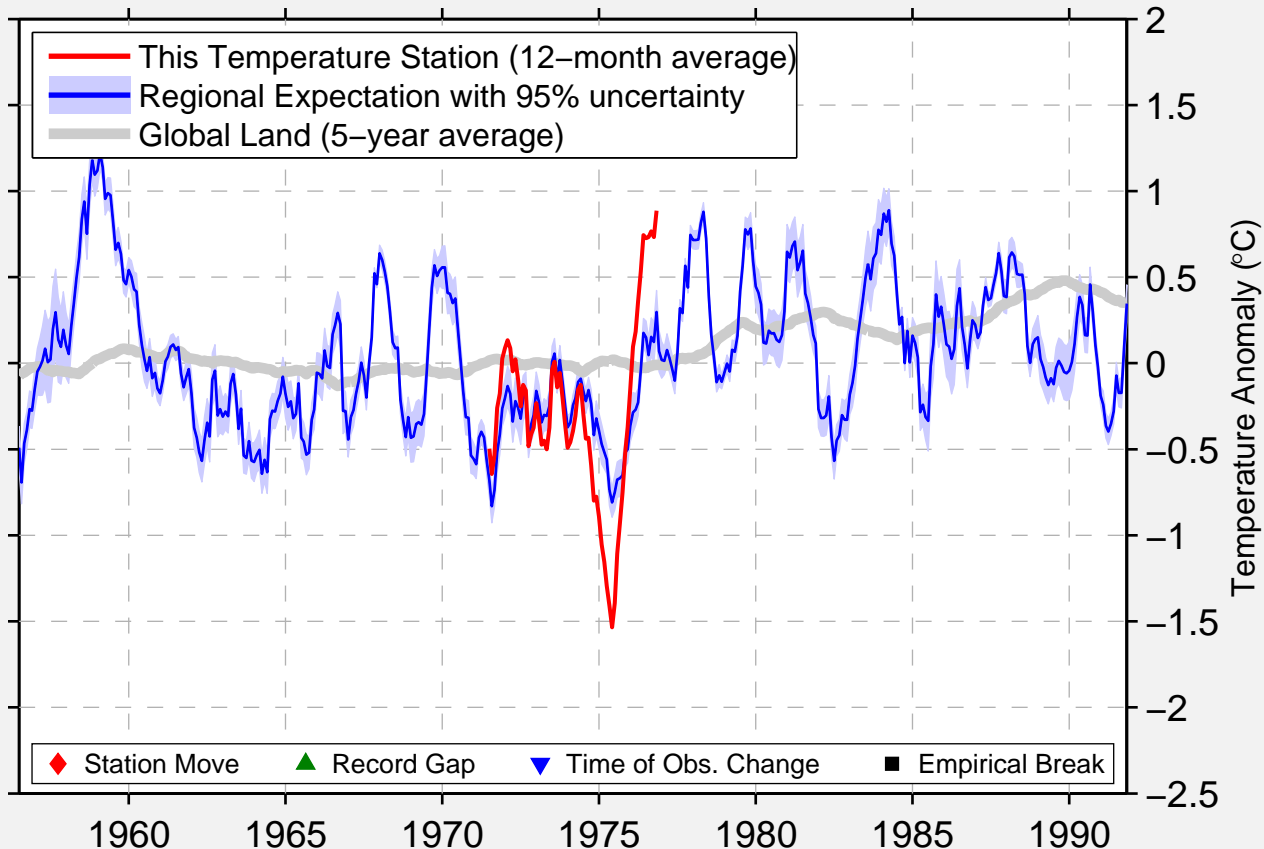

# GRIZZLY ISLAND REFUGE

38.150 N, 121.967 W (United States)

Data Quality Controlled and Aligned at Breakpoints

Berkeley Earth