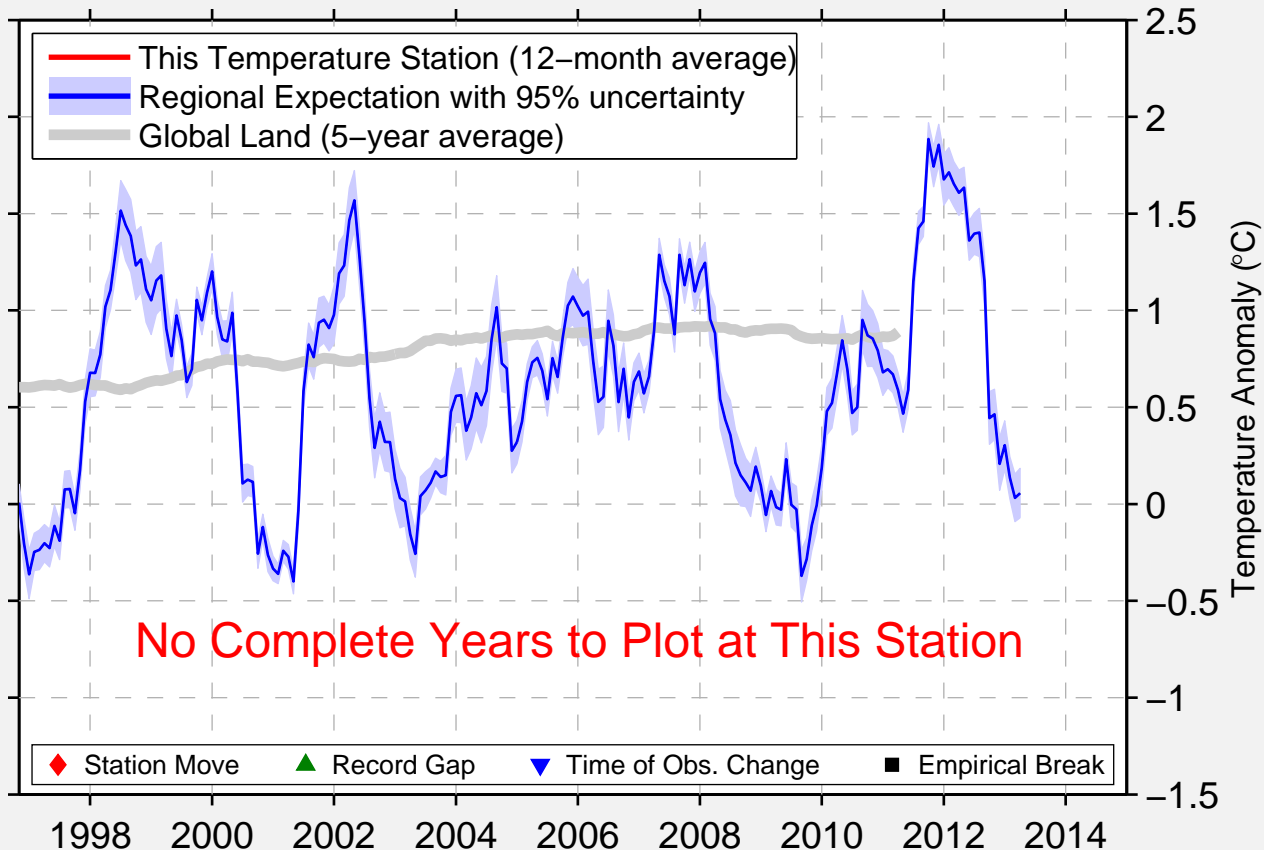

# MOUNTAIN GROVE

38.101 N, 79.886 W (United States)

**No Complete Years to Plot at This Station**

◆ Station Move    ▲ Record Gap    ▼ Time of Obs. Change    ■ Empirical Break