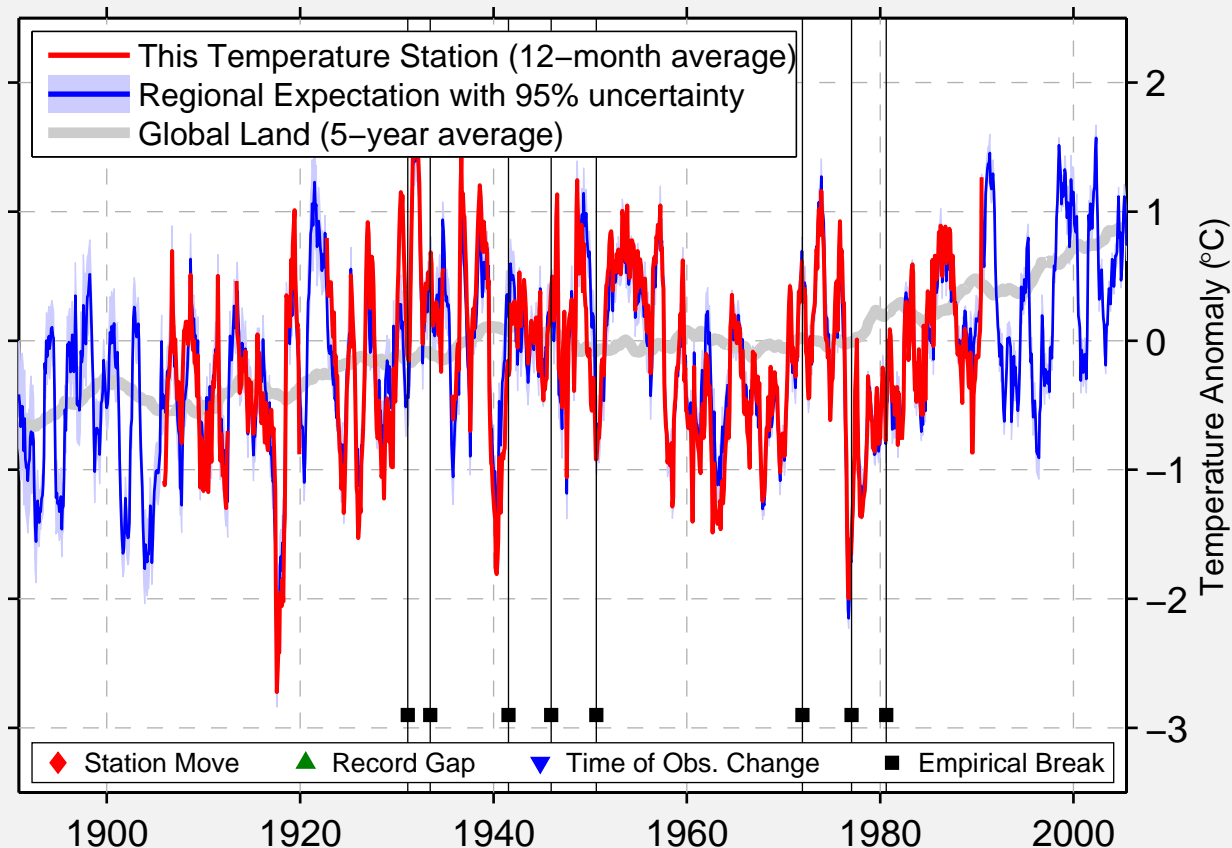

# FARMERS-2S

38.100 N, 83.600 W (United States)

Data Quality Controlled and Aligned at Breakpoints

Berkeley Earth