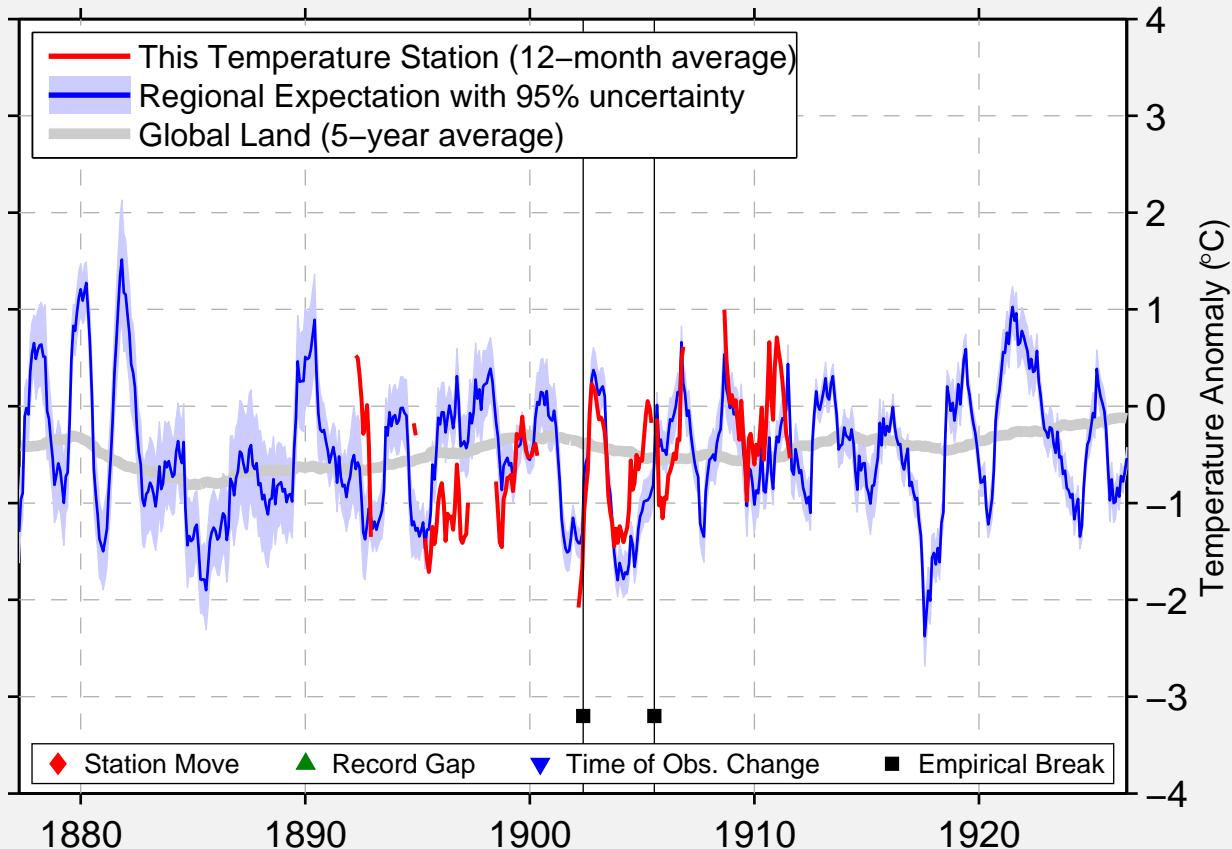

NUTTALLBURG

38.067 N, 81.017 W (United States)

Data Quality Controlled and Aligned at Breakpoints

Berkeley Earth