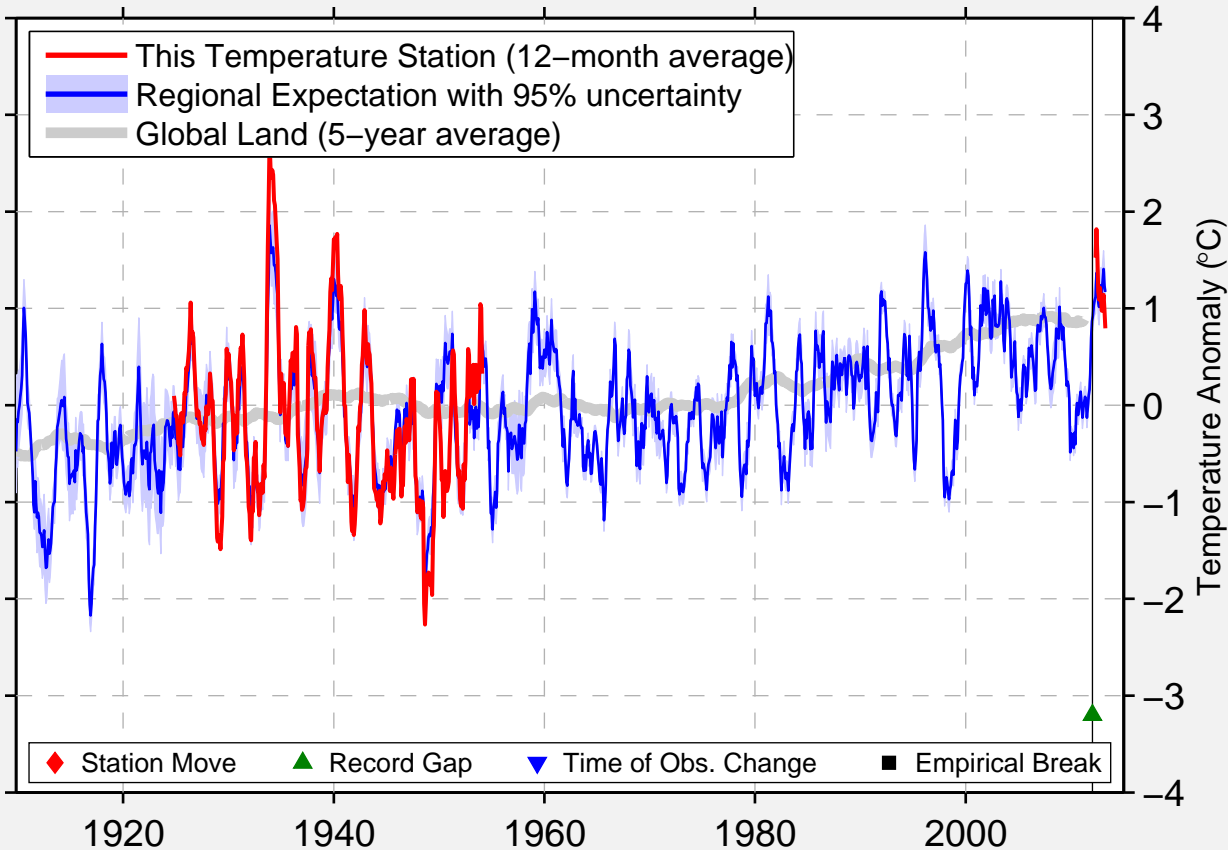

TONOPAHO

38.068 N, 117.234 W (United States)

Data Quality Controlled and Aligned at Breakpoints

Berkeley Earth