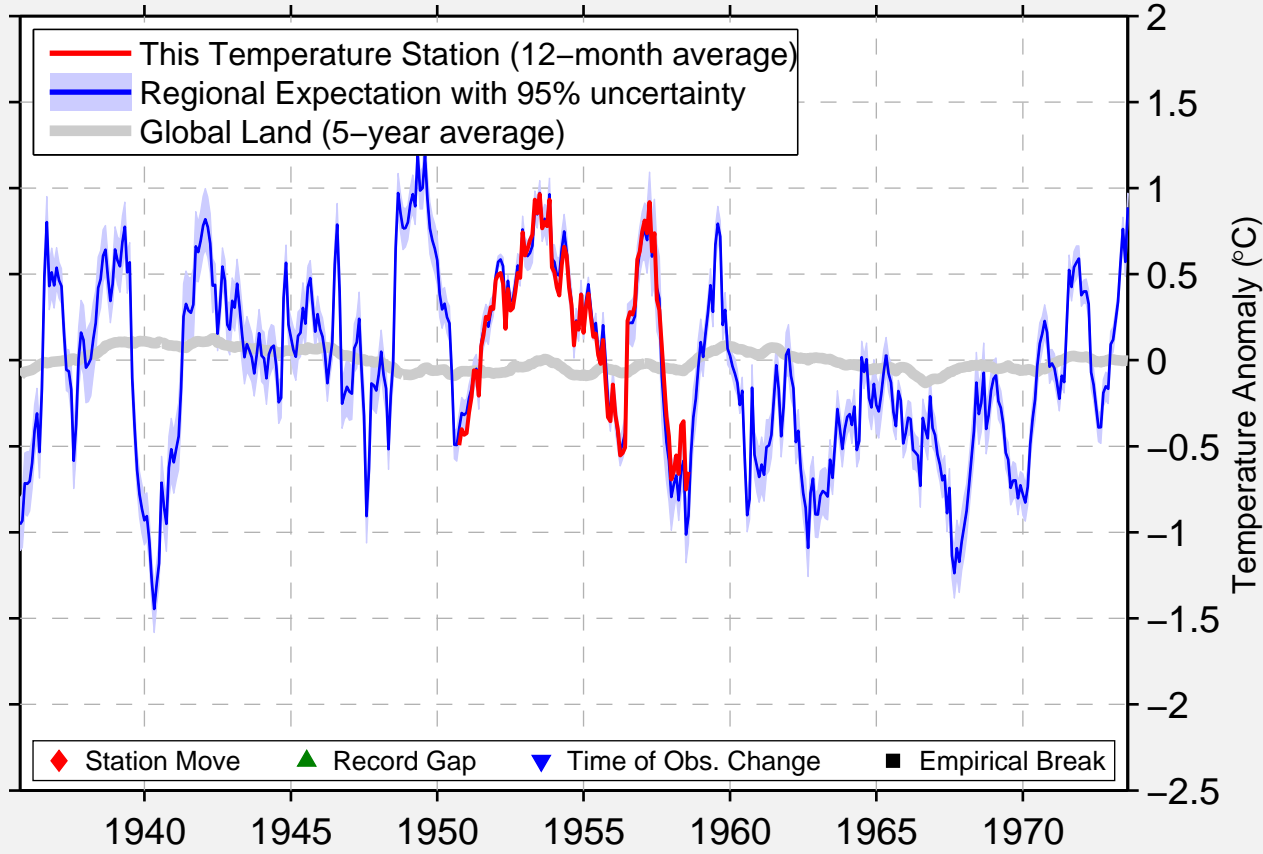

BOWLING GREEN

38.050 N, 77.350 W (United States)

Data Quality Controlled and Aligned at Breakpoints

Berkeley Earth