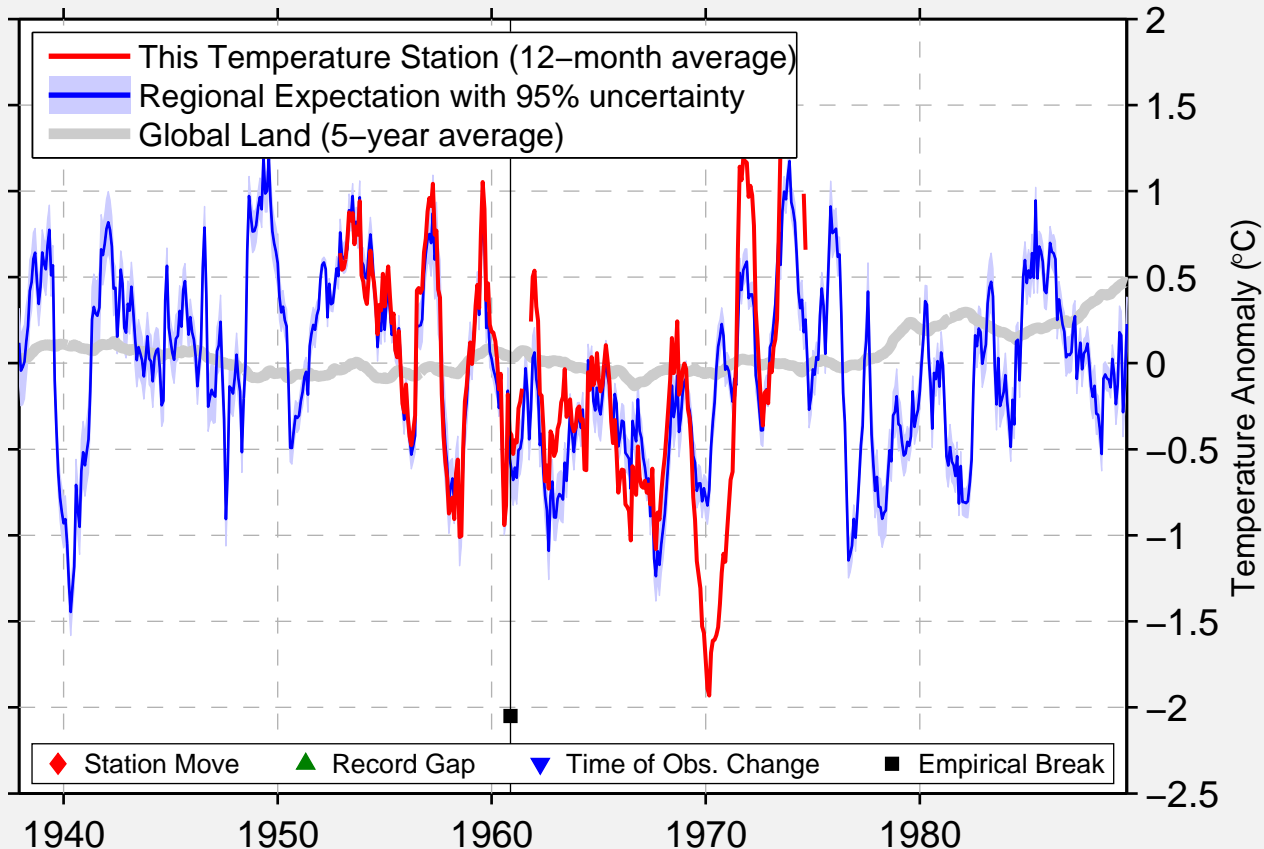

PARTLOW 3 WNW

38.050 N, 77.700 W (United States)

Data Quality Controlled and Aligned at Breakpoints

Berkeley Earth