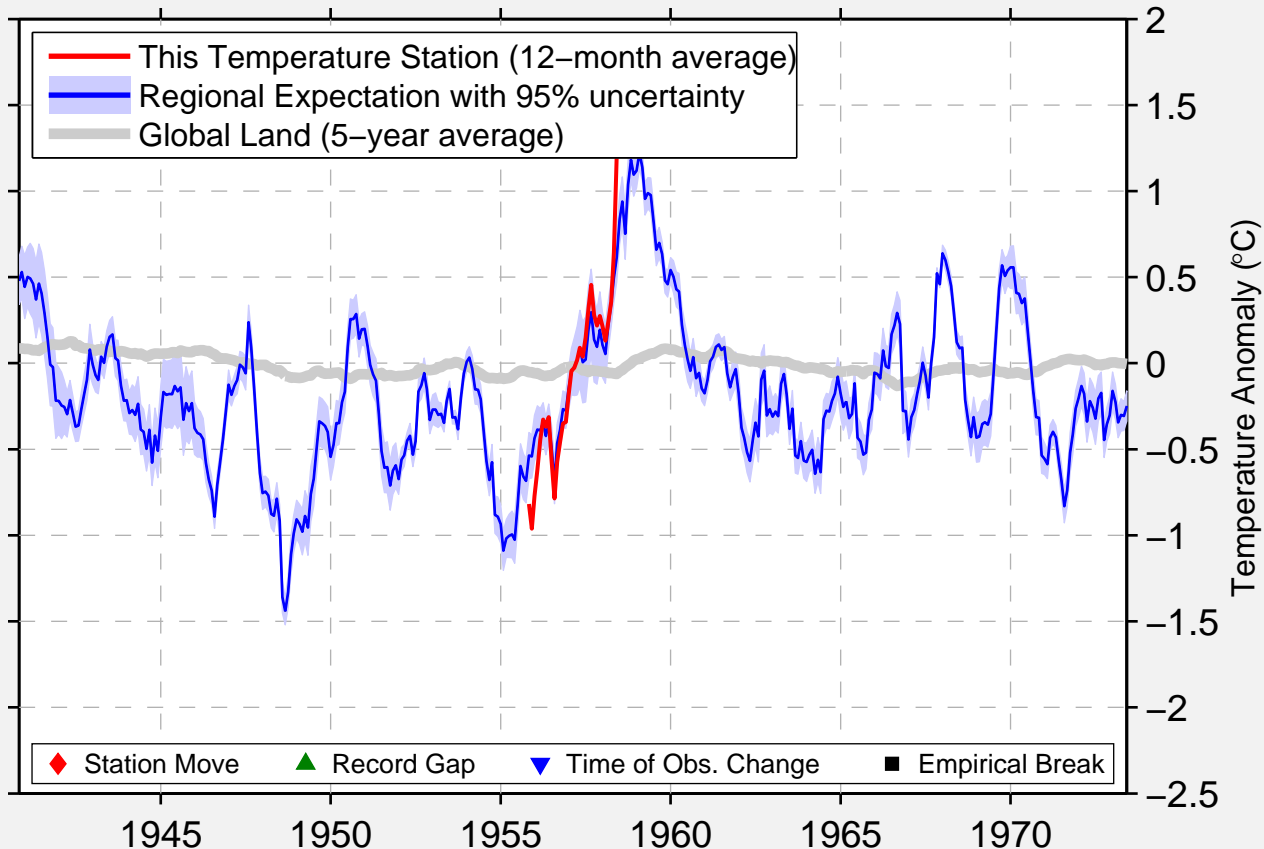

HAMILTON AFB 1 E

38.050 N, 122.500 W (United States)

Data Quality Controlled and Aligned at Breakpoints

Berkeley Earth