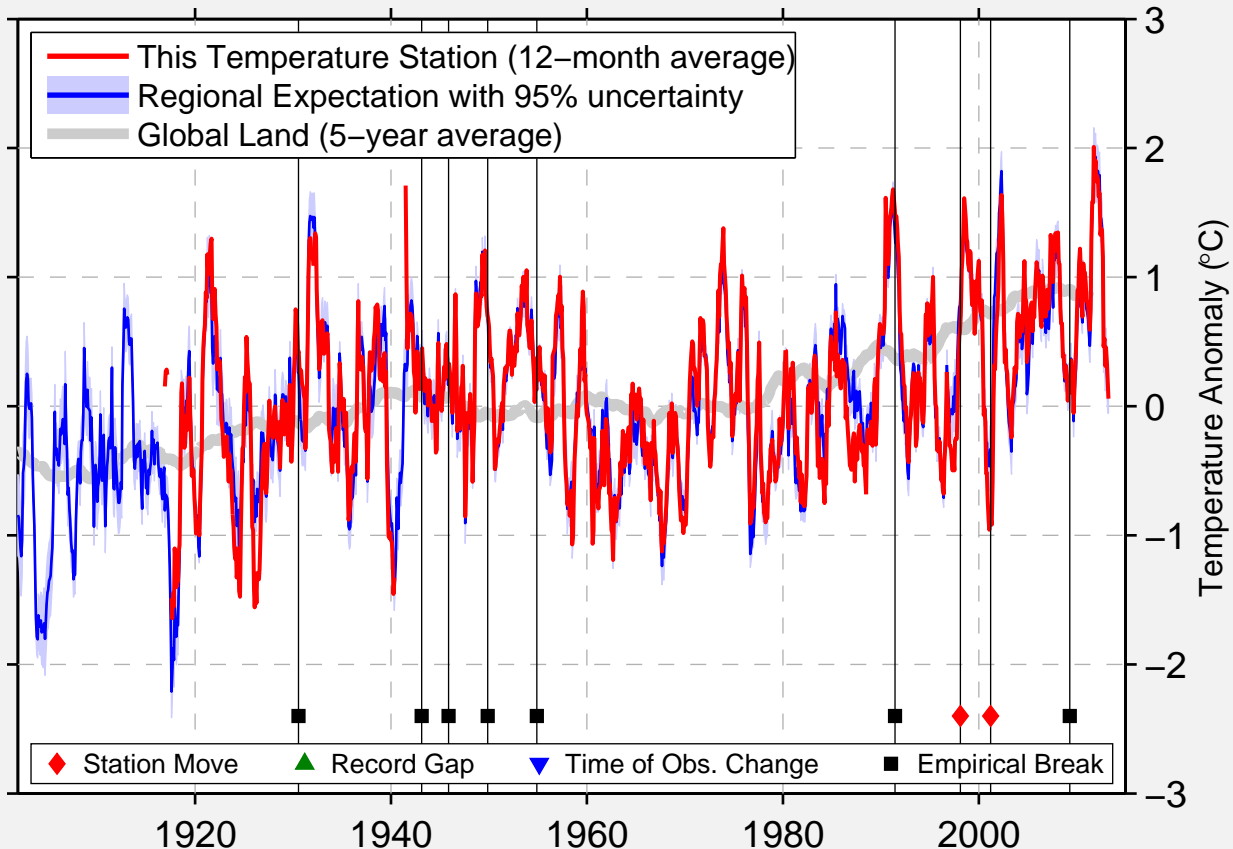

# LOUISA

38.034 N, 78.000 W (United States)

Data Quality Controlled and Aligned at Breakpoints

Berkeley Earth