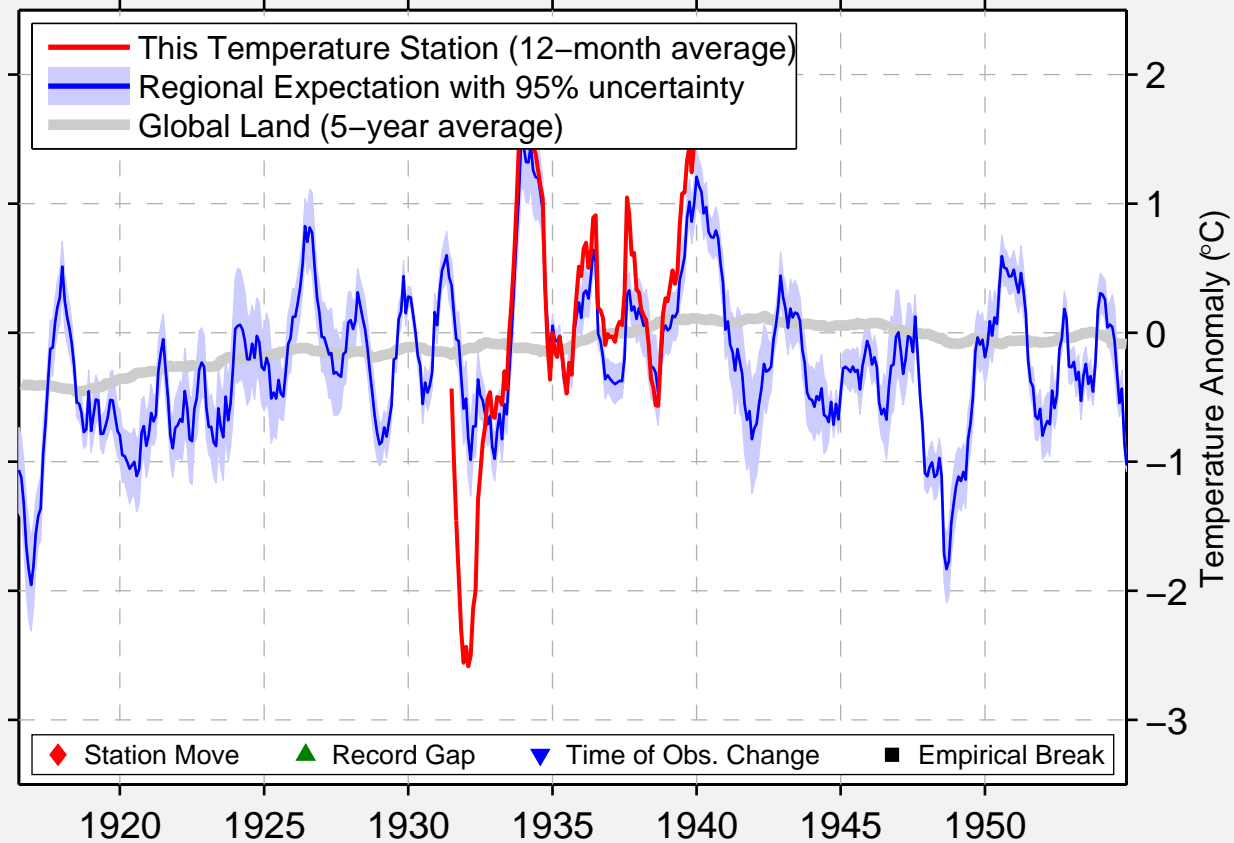

# LUNDY LAKE

38.033 N, 119.217 W (United States)

Data Quality Controlled and Aligned at Breakpoints

Berkeley Earth