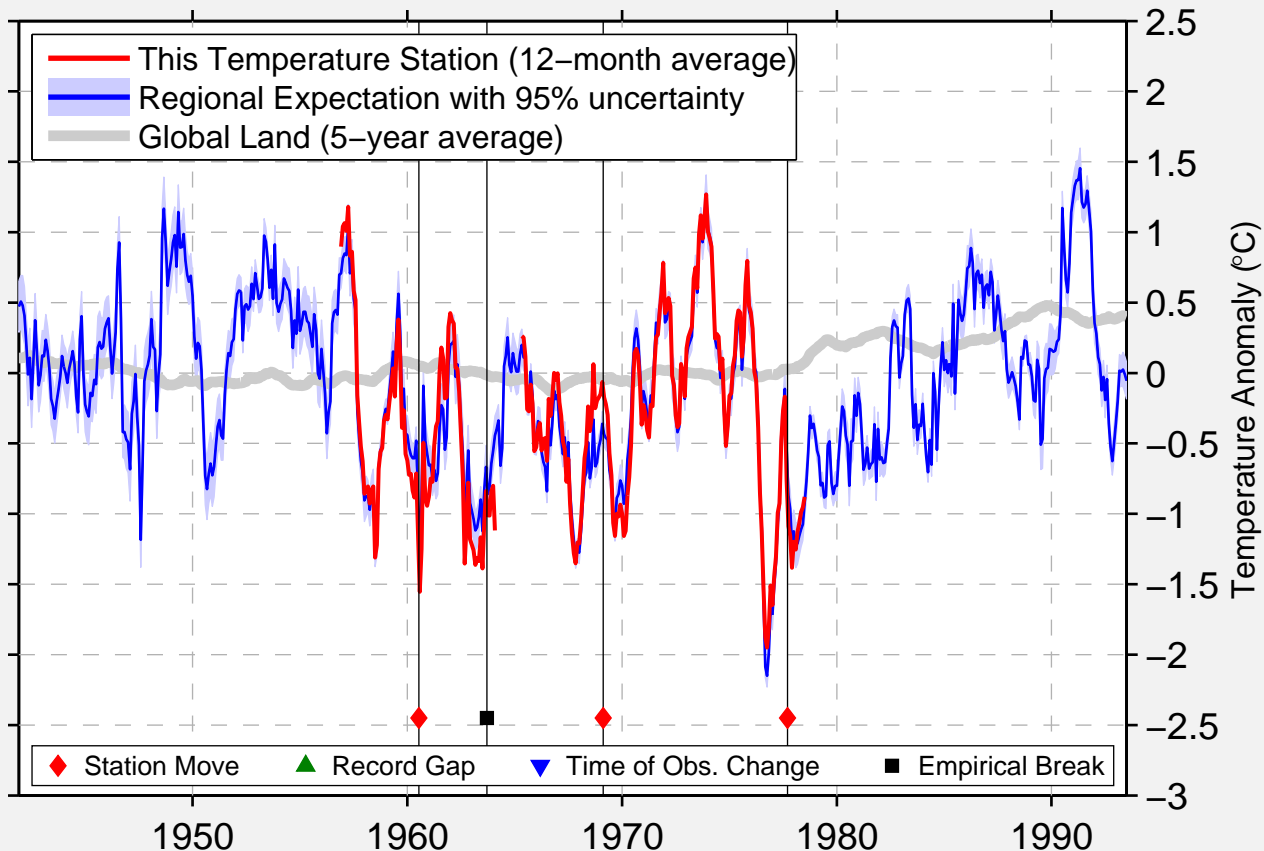

BLAINE

38.033 N, 82.833 W (United States)

Data Quality Controlled and Aligned at Breakpoints

Berkeley Earth