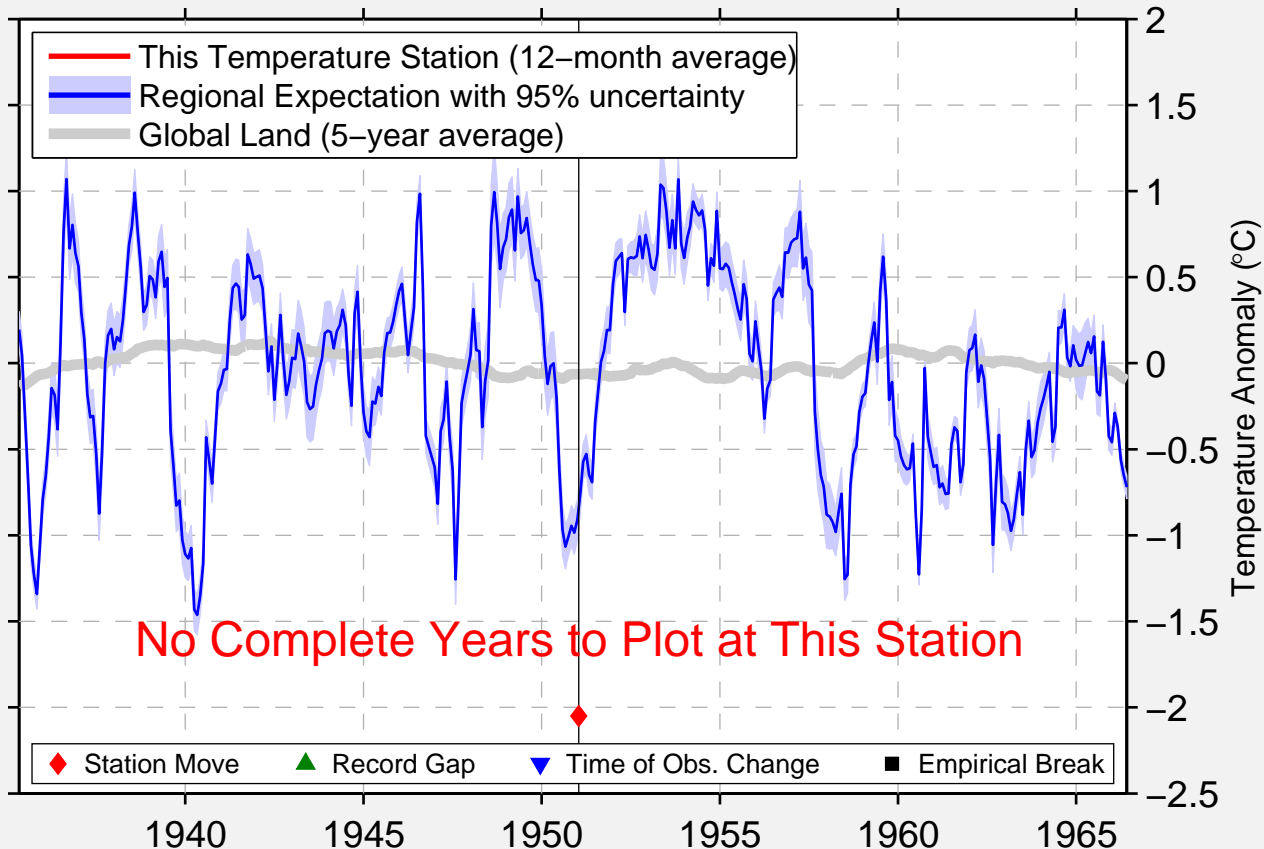

# SHEPHERDSVILLE 5NE

38.023 N, 85.666 W (United States)

No Complete Years to Plot at This Station

◆ Station Move    ▲ Record Gap    ▼ Time of Obs. Change    ■ Empirical Break