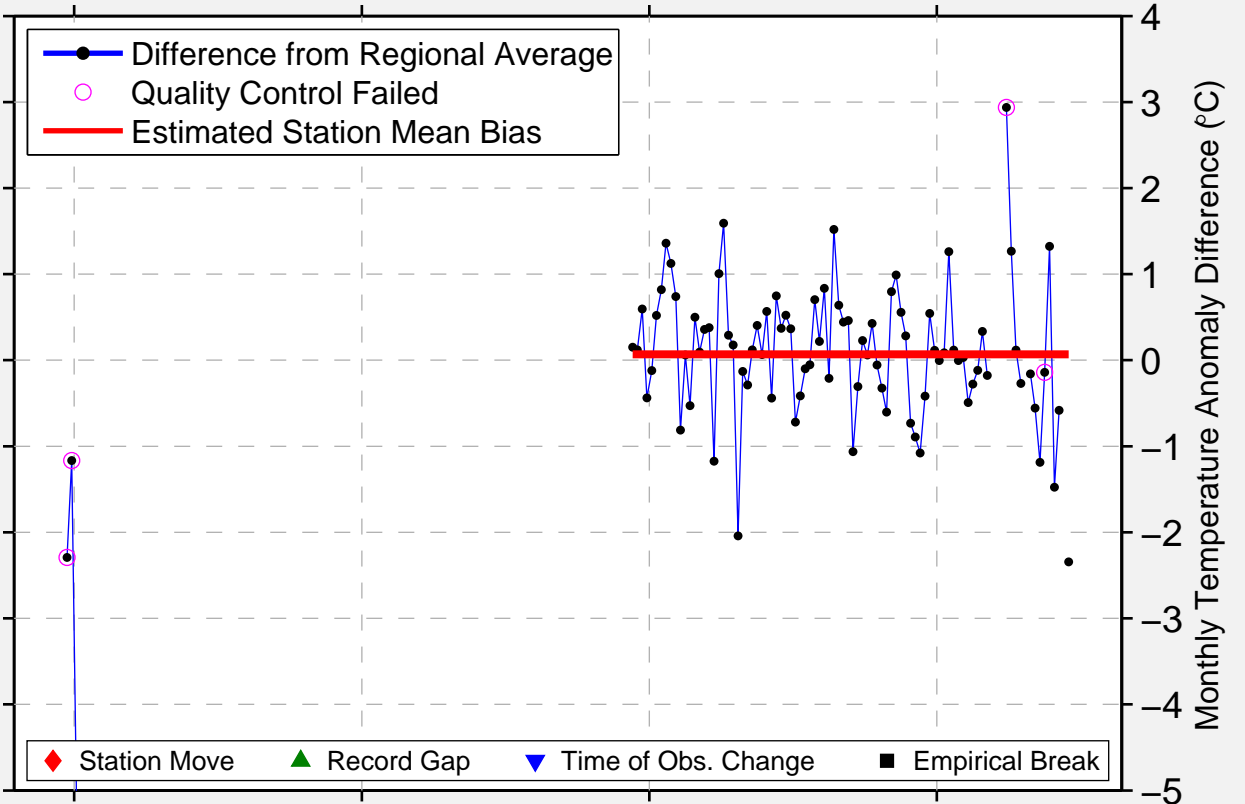

URSINE SPRING VALLEY

Difference of Station Temperature Data from Regional Average

1955

1960

1965

1970

-5