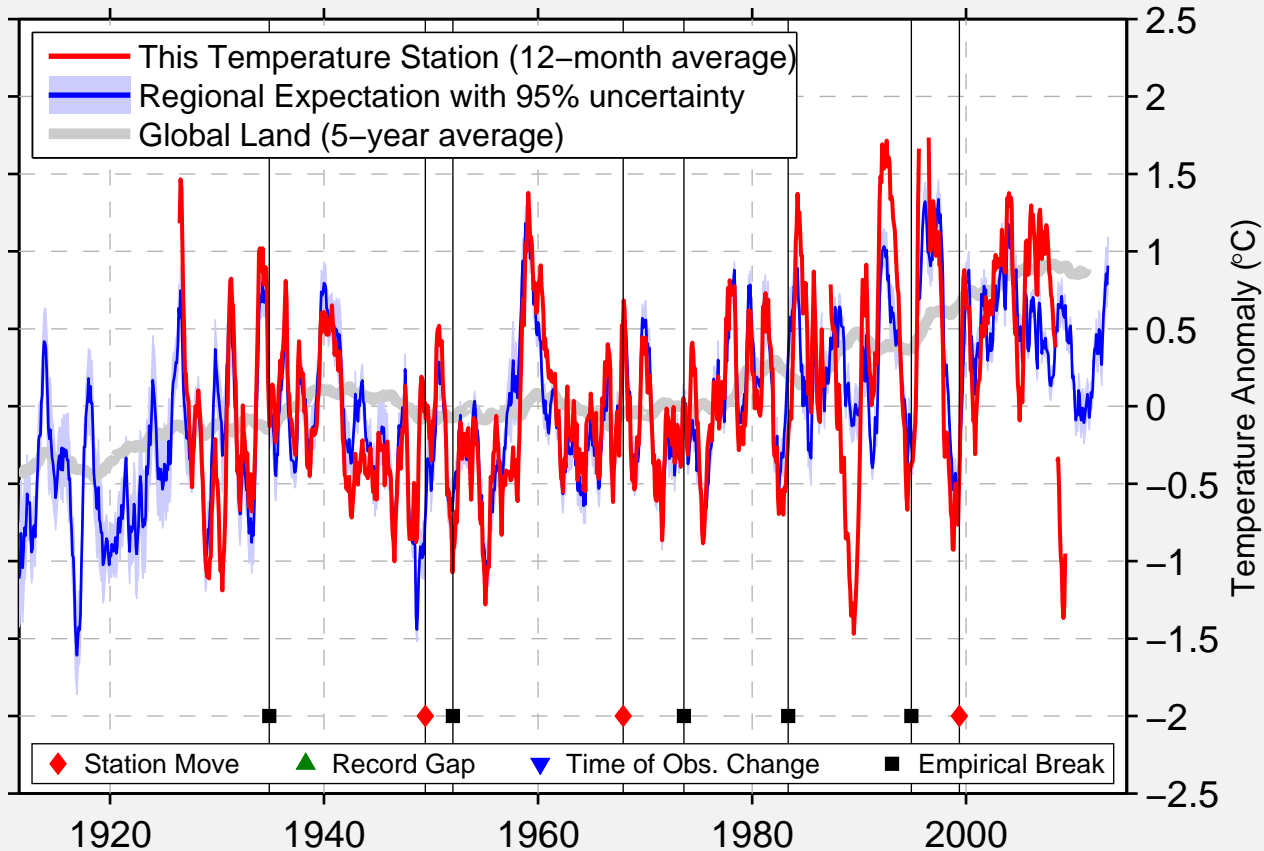

STOCKTON FIRE STN # 4

37.999 N, 121.318 W (United States)

Data Quality Controlled and Aligned at Breakpoints

Berkeley Earth