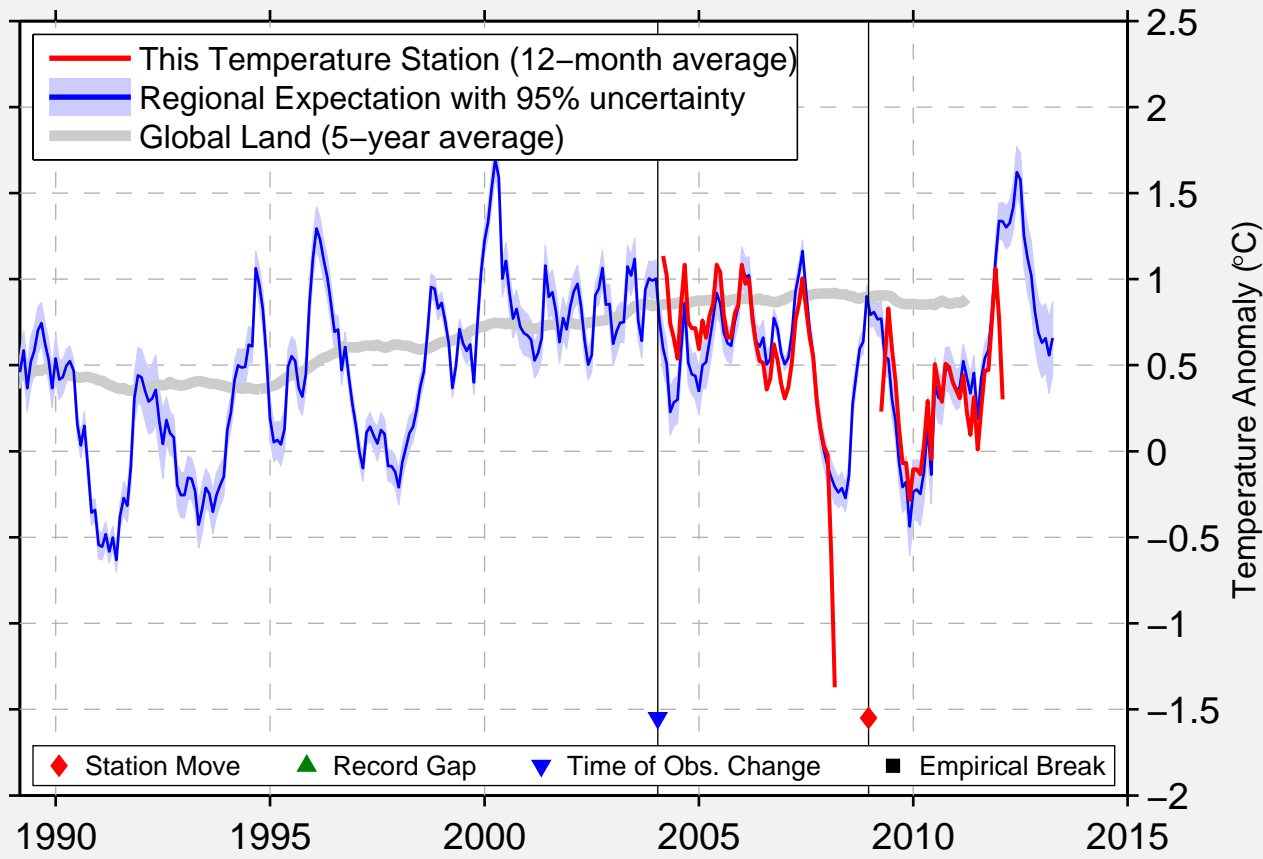

# PLACERVILLE 3SE

37.996 N, 108.036 W (United States)

Data Quality Controlled and Aligned at Breakpoints

Berkeley Earth