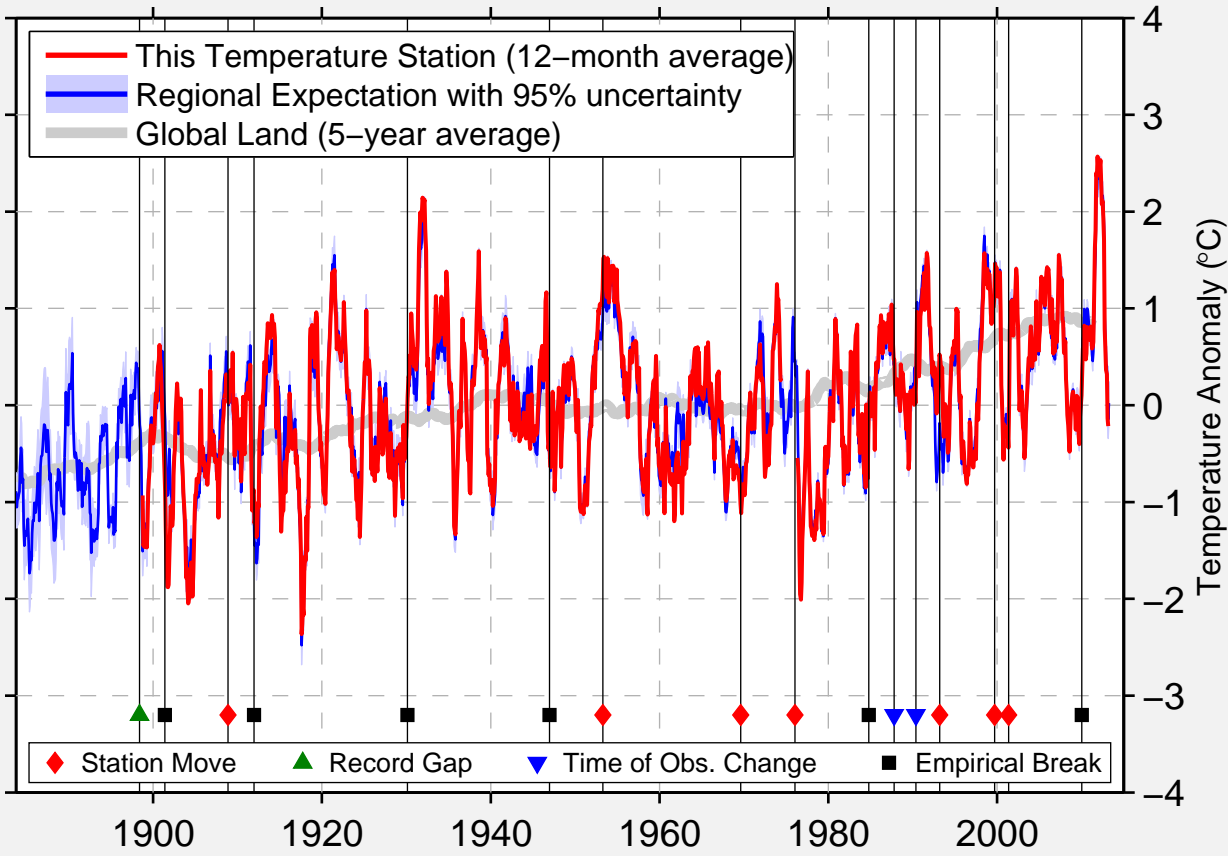

DU QUOIN 4 SE

37.988 N, 89.193 W (United States)

Data Quality Controlled and Aligned at Breakpoints

Berkeley Earth