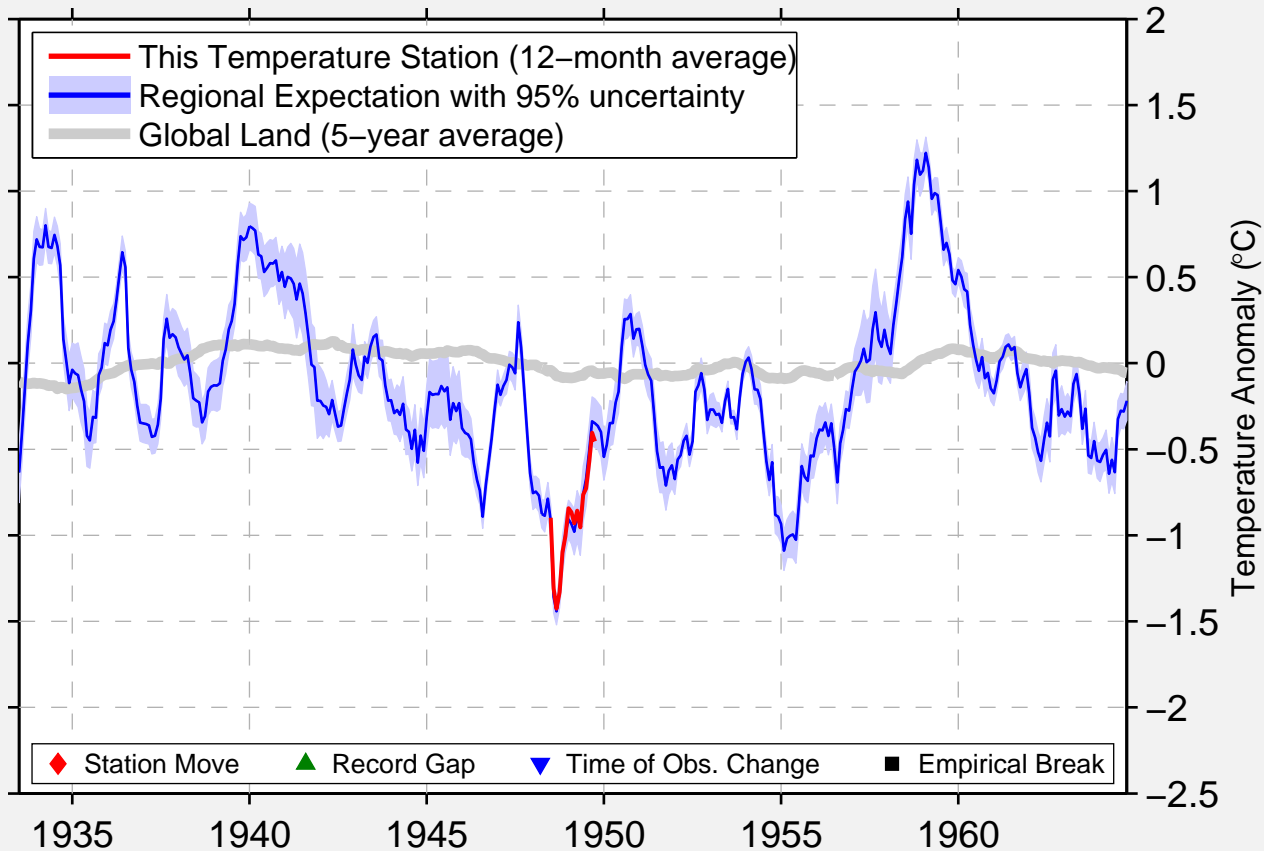

CONCORD AIRPORT

37.983 N, 122.017 W (United States)

Data Quality Controlled and Aligned at Breakpoints

Berkeley Earth