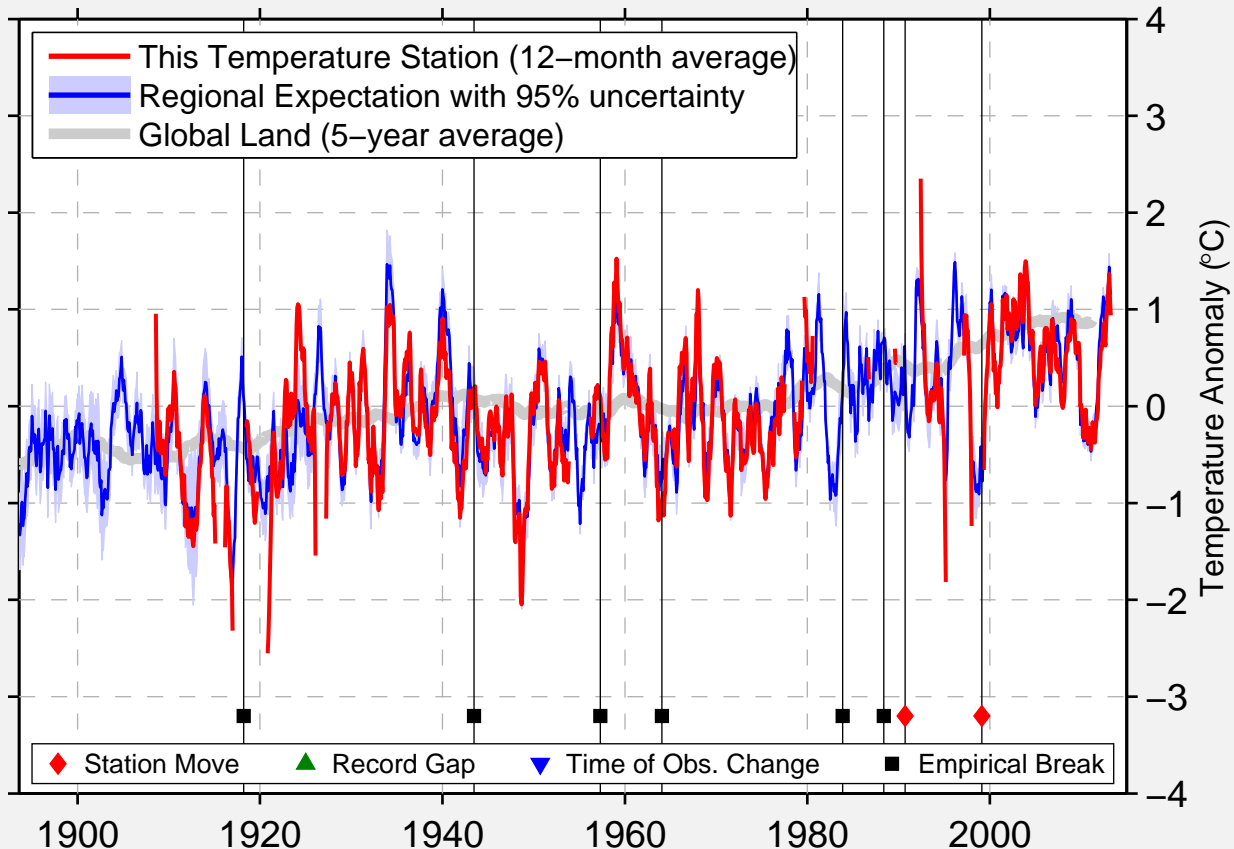

SONORA RS

37.979 N, 120.383 W (United States)

Data Quality Controlled and Aligned at Breakpoints

Berkeley Earth