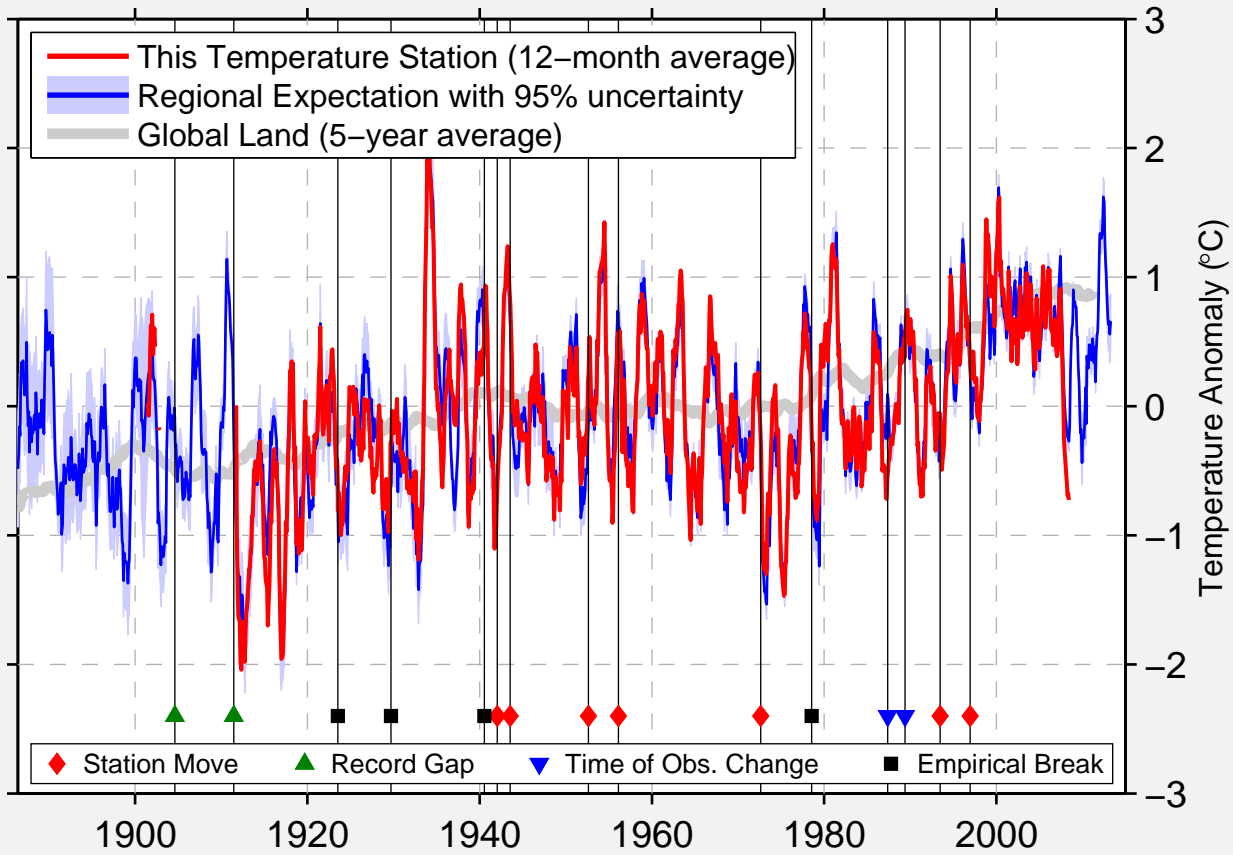

# TELLURIDE 4 WNW

37.953 N, 107.872 W (United States)

Data Quality Controlled and Aligned at Breakpoints

Berkeley Earth