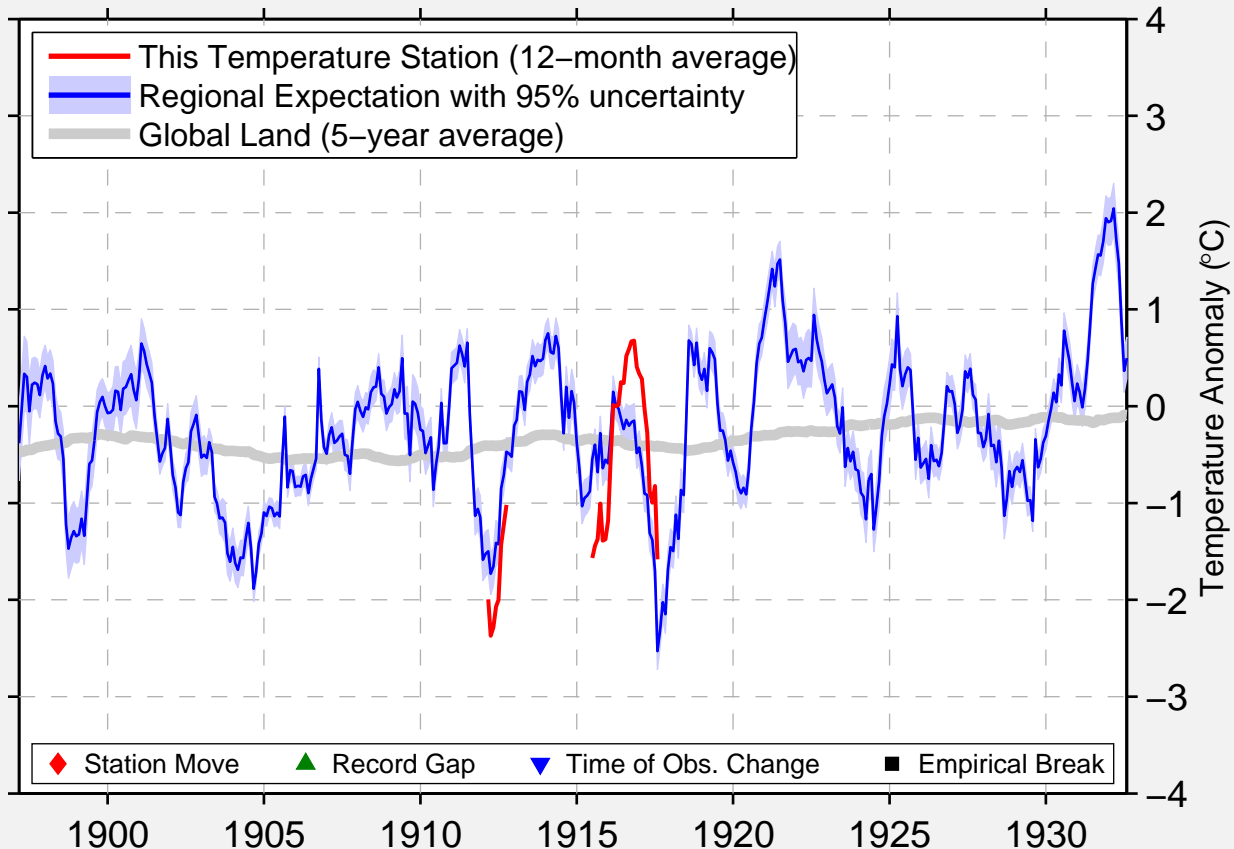

CROCKER

37.950 N, 92.267 W (United States)

Data Quality Controlled and Aligned at Breakpoints

Berkeley Earth