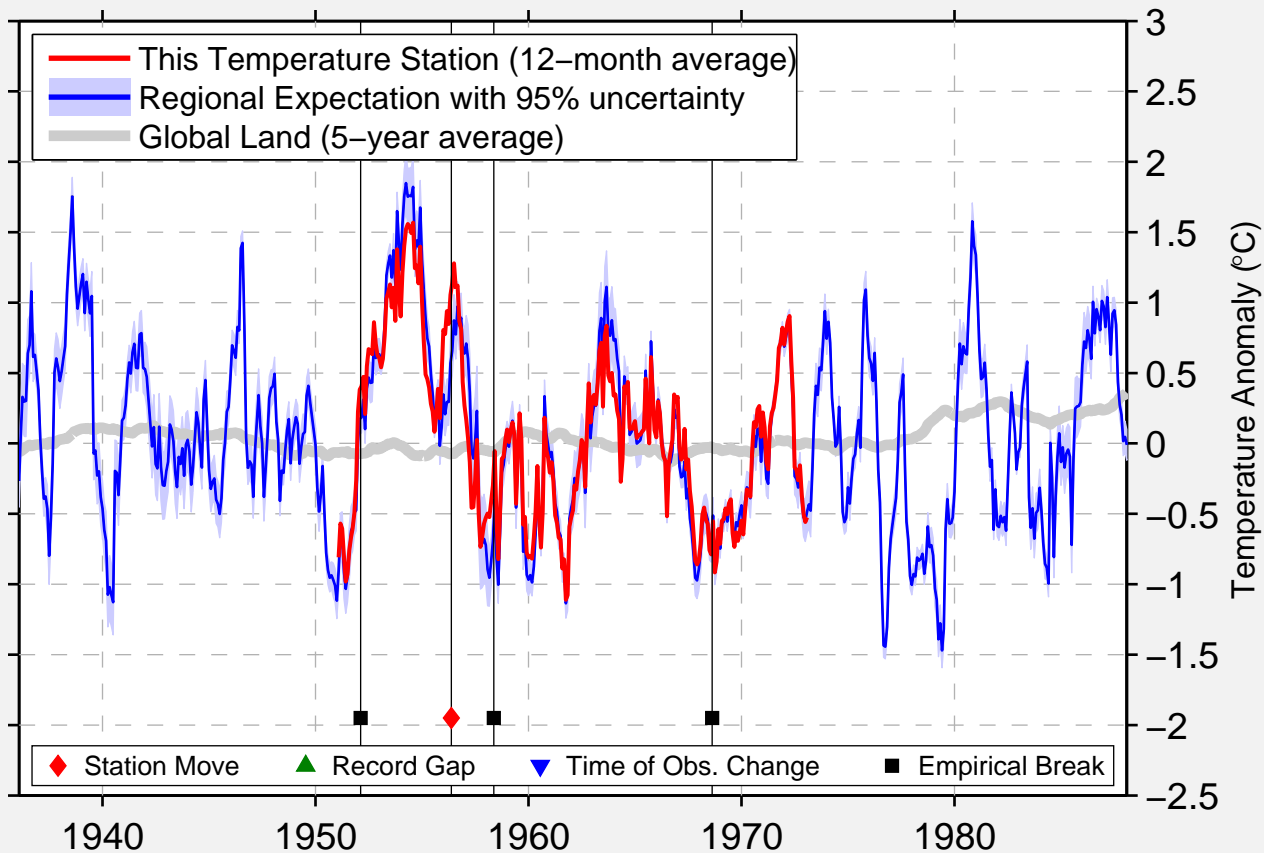

HERMITAGE

37.950 N, 93.317 W (United States)

Data Quality Controlled and Aligned at Breakpoints

Berkeley Earth