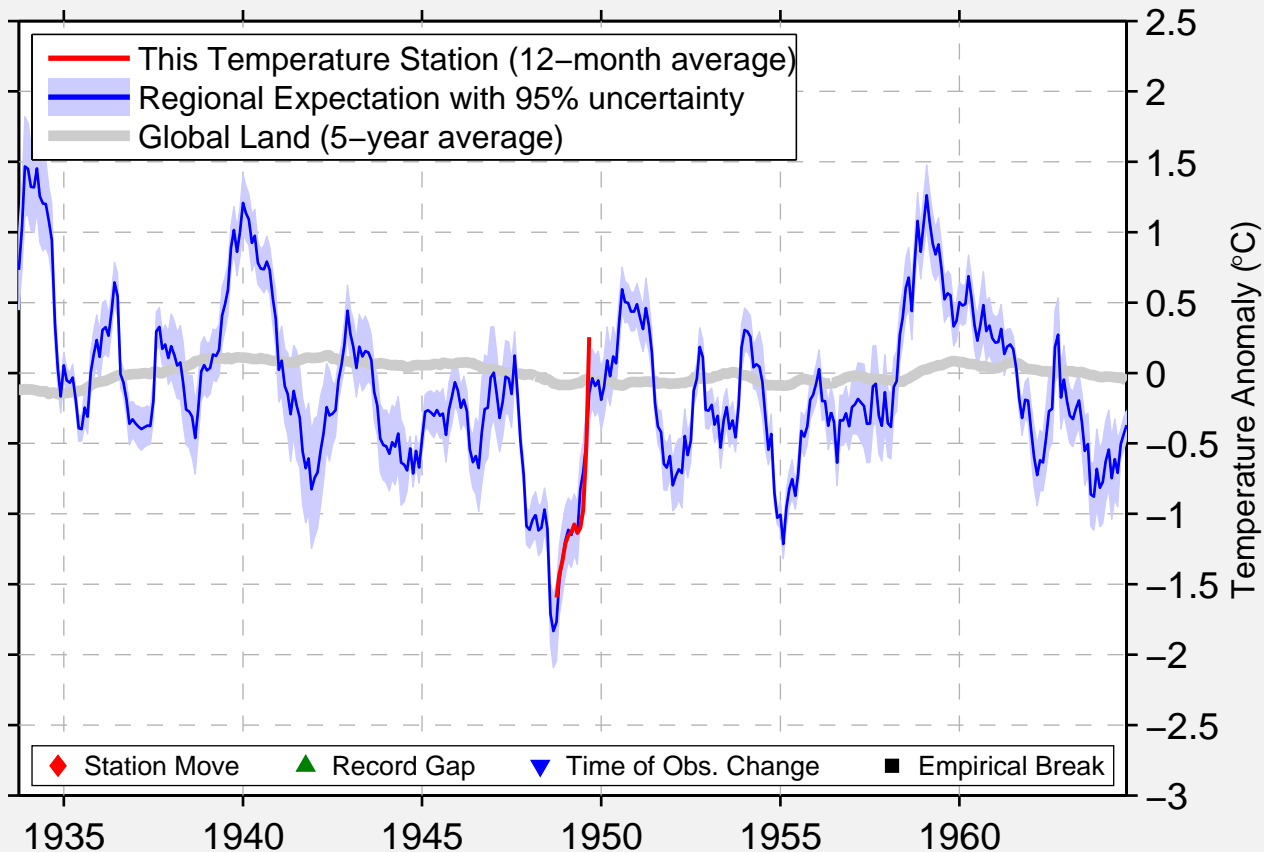

RUSH CREEK RANCH

37.950 N, 119.067 W (United States)

Data Quality Controlled and Aligned at Breakpoints

Berkeley Earth