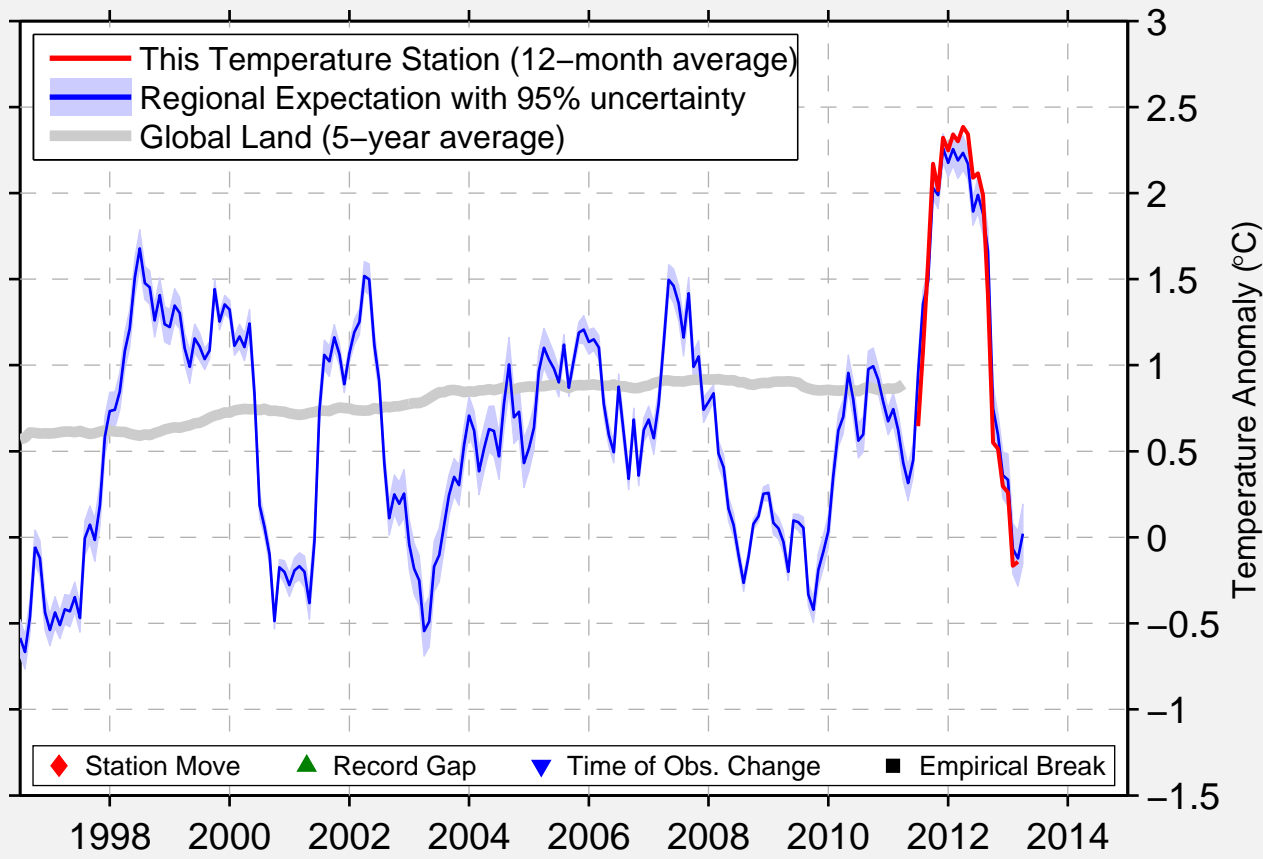

NEWBURGH LOCK & DAM

37.932 N, 87.374 W (United States)

Data Quality Controlled and Aligned at Breakpoints

Berkeley Earth