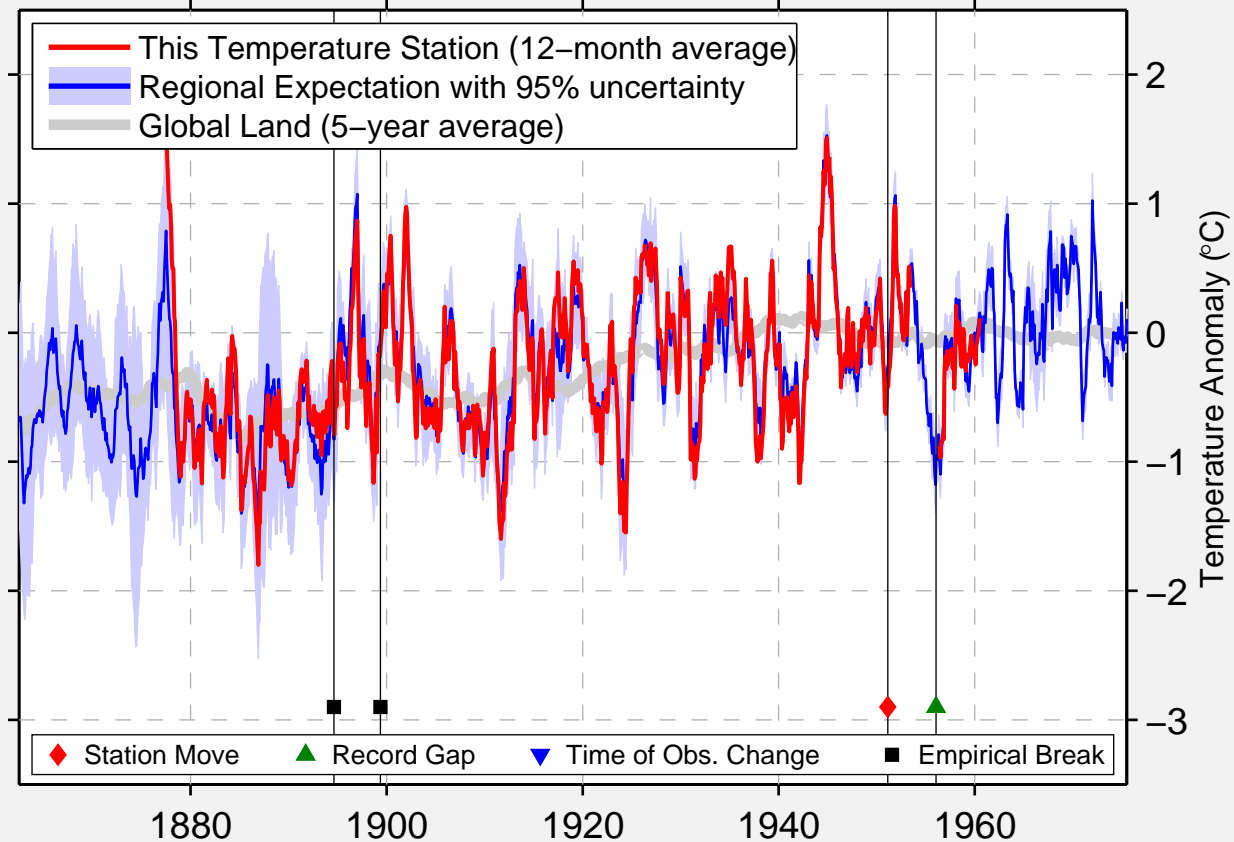

GOYA

29.150 S, 59.300 W (Argentina)

Data Quality Controlled and Aligned at Breakpoints

Berkeley Earth