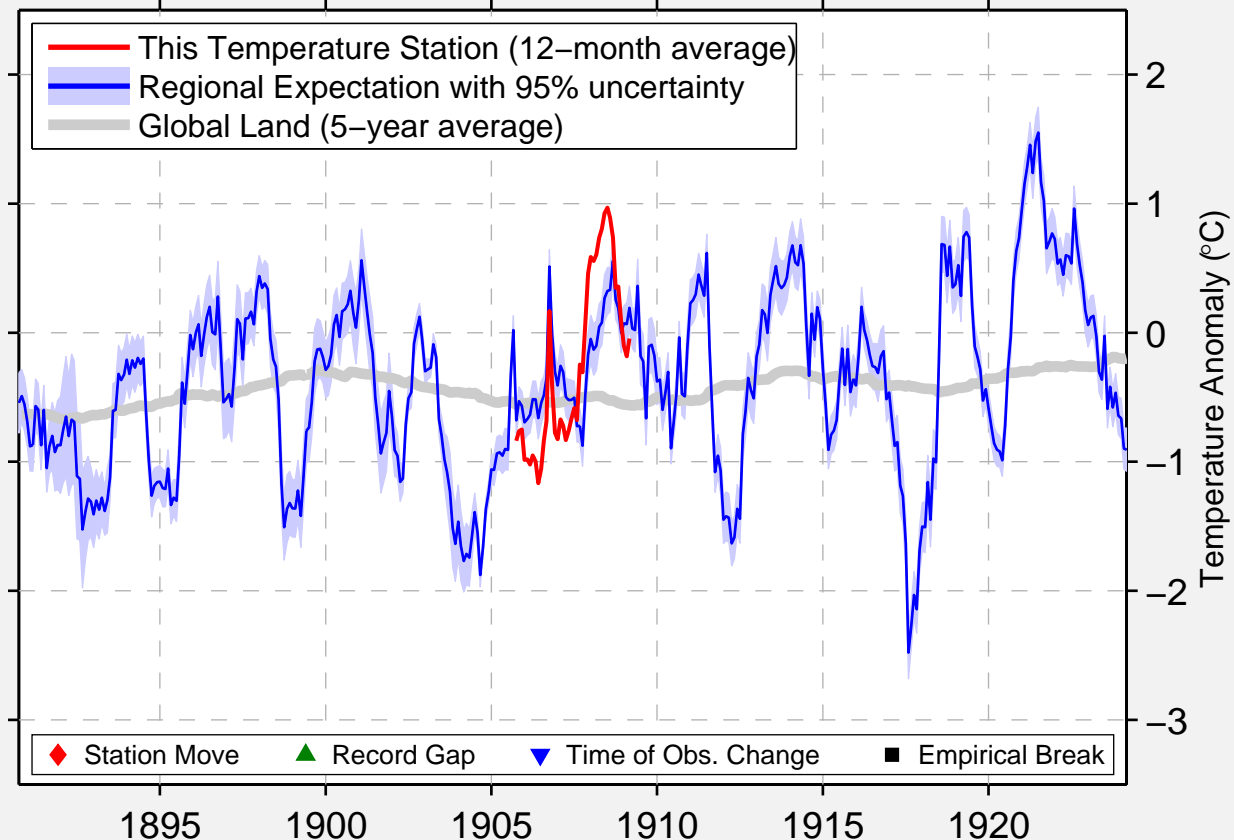

CHESTER

37.902 N, 89.831 W (United States)

Data Quality Controlled and Aligned at Breakpoints

Berkeley Earth