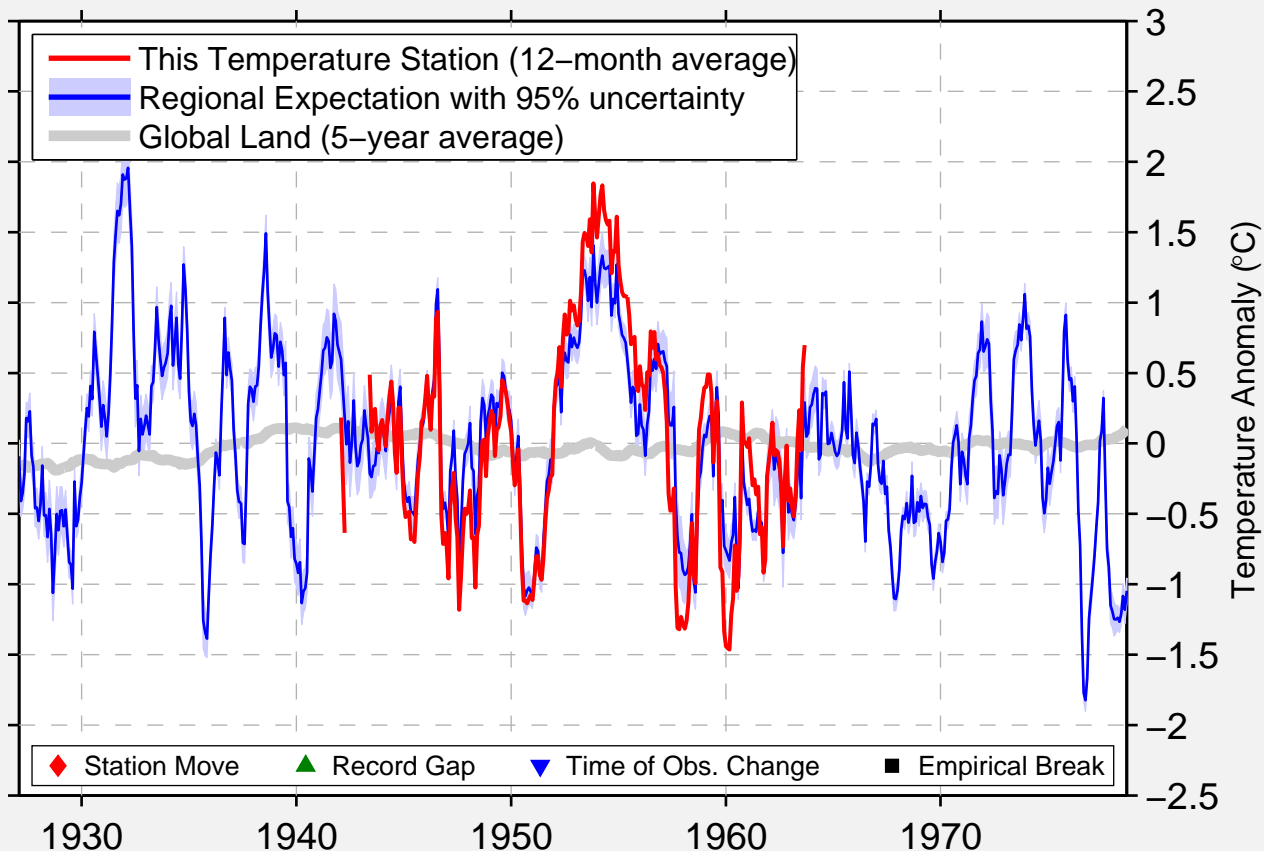

WEINGARTEN

37.883 N, 90.217 W (United States)

Data Quality Controlled and Aligned at Breakpoints

Berkeley Earth