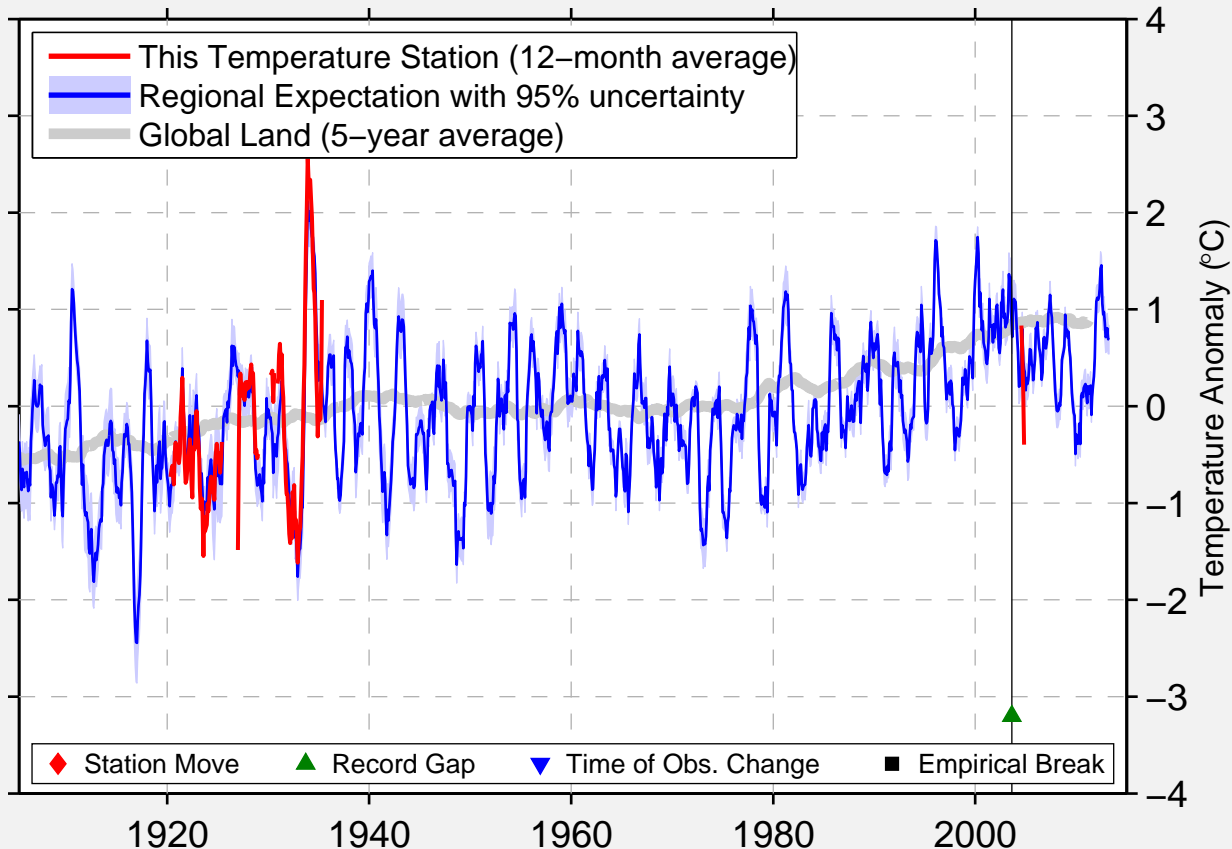

# WIDTSOE 3 NNE

37.875 N, 111.973 W (United States)

Data Quality Controlled and Aligned at Breakpoints

Berkeley Earth