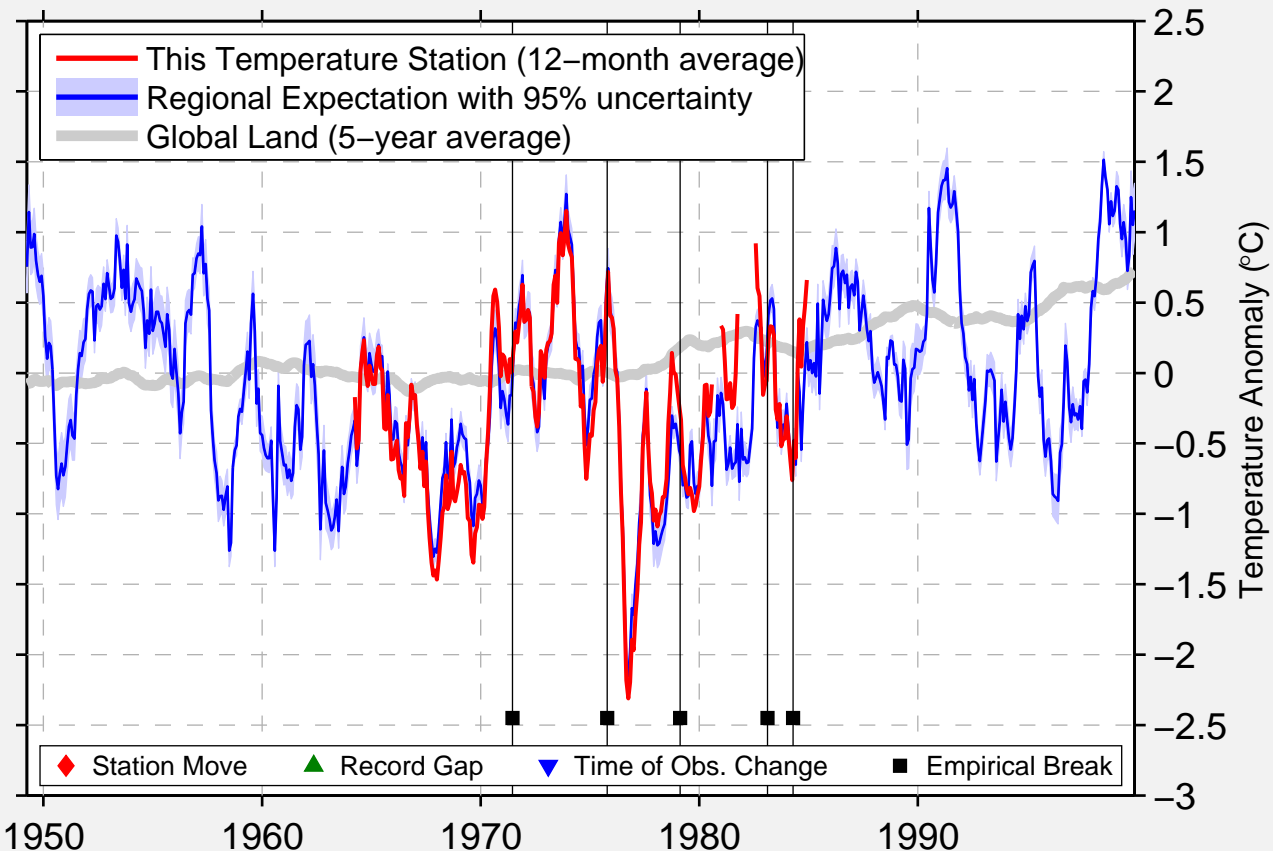

TOMAHAWK 1 WSW

37.867 N, 82.617 W (United States)

Data Quality Controlled and Aligned at Breakpoints

Berkeley Earth