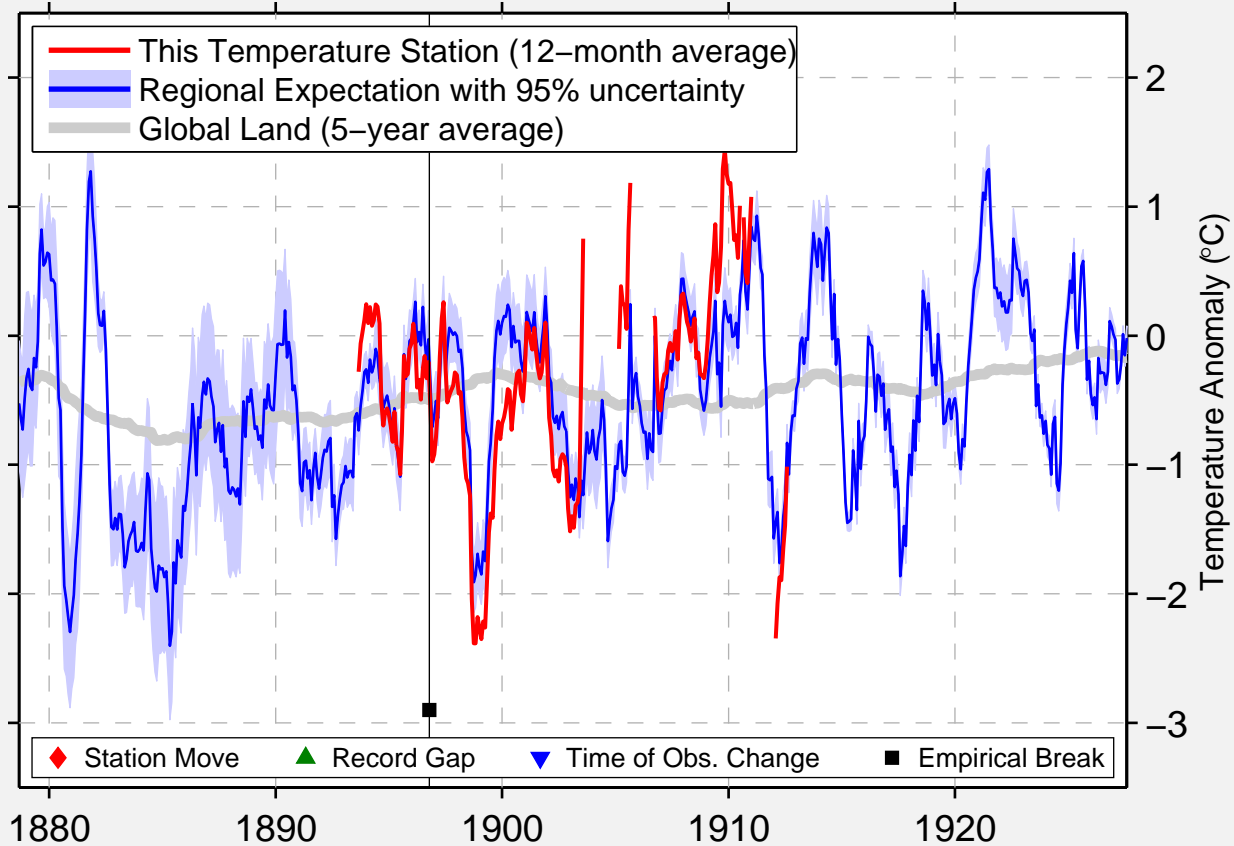

MOUNT HOPE

37.866 N, 97.665 W (United States)

Data Quality Controlled and Aligned at Breakpoints

Berkeley Earth