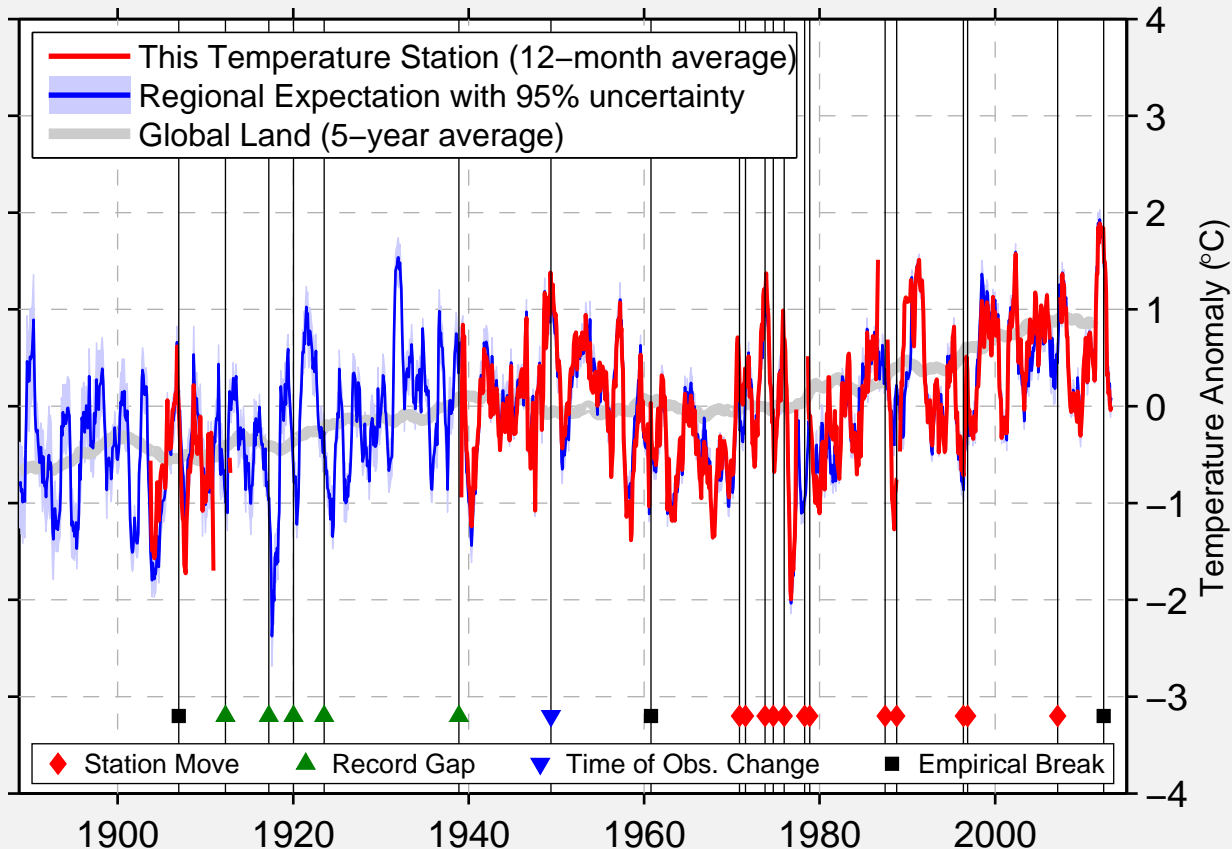

WEST LOGAN

37.857 N, 81.996 W (United States)

Data Quality Controlled and Aligned at Breakpoints

Berkeley Earth