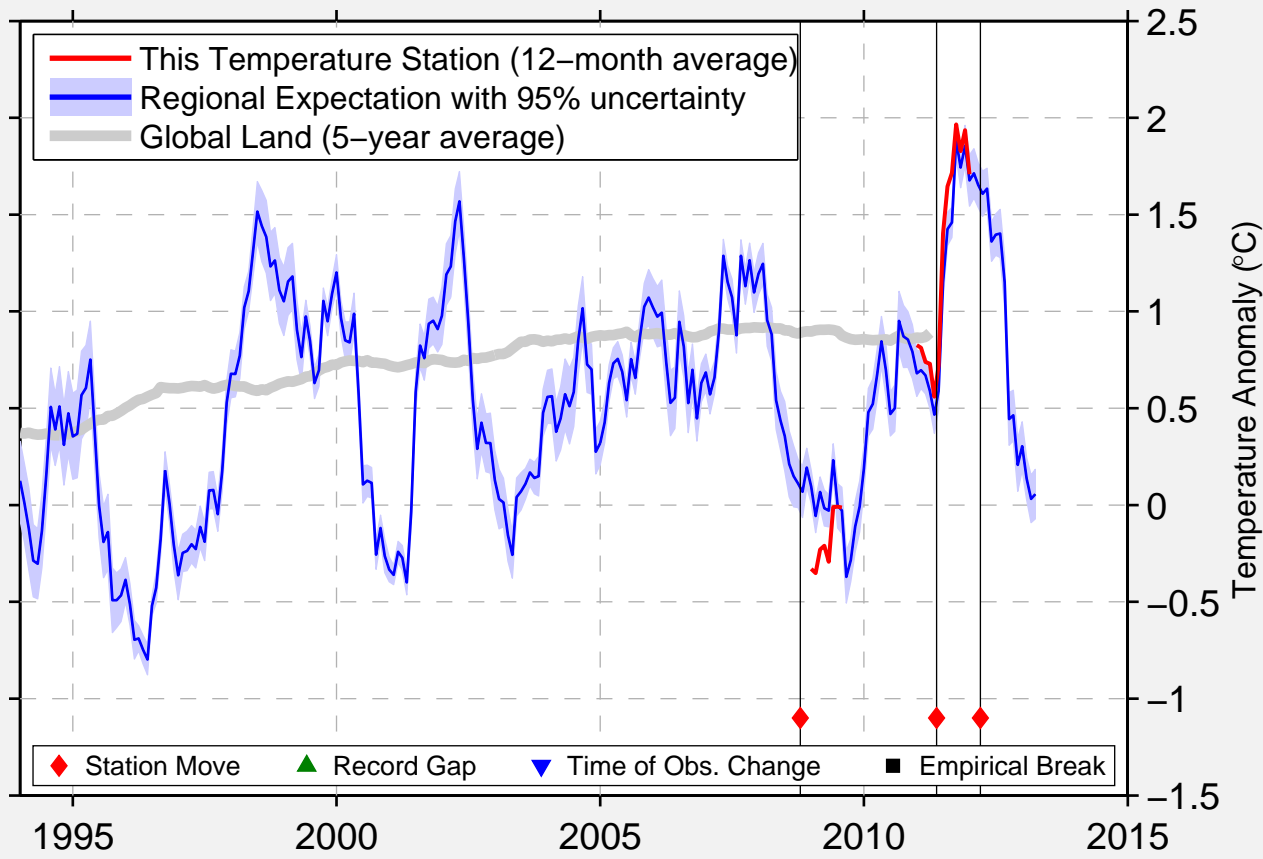

MONTEBELLO FISH CULTURAL STN

37.844 N, 79.130 W (United States)

Data Quality Controlled and Aligned at Breakpoints

Berkeley Earth