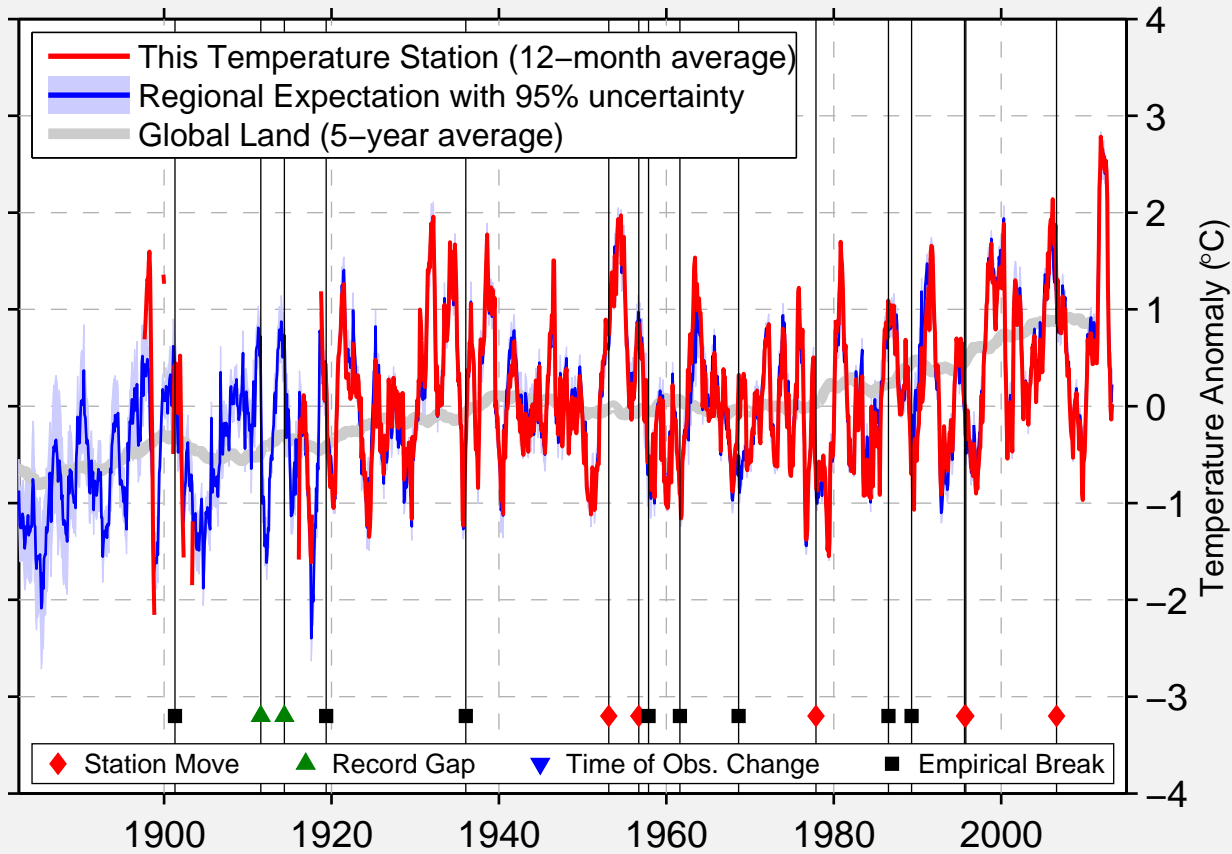

NEVADA WATER PLANT

37.839 N, 94.374 W (United States)

Data Quality Controlled and Aligned at Breakpoints

Berkeley Earth